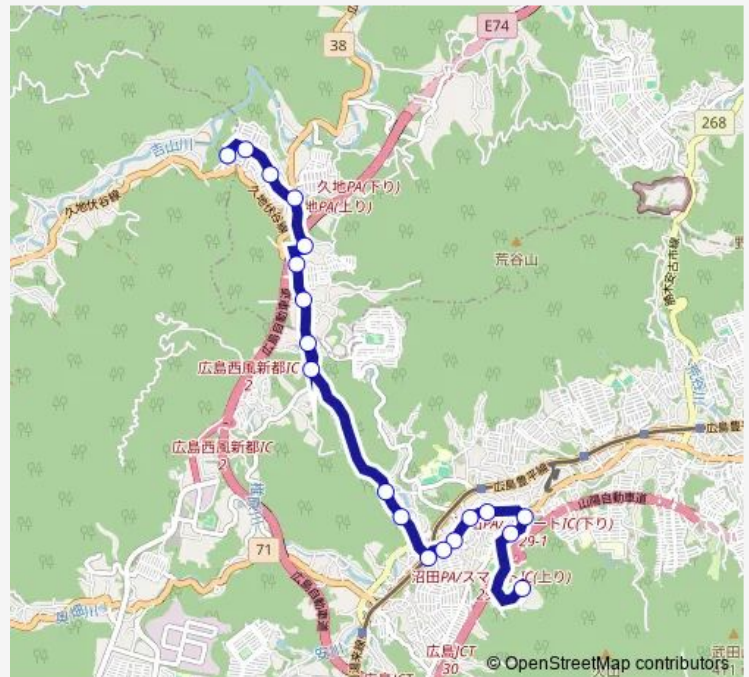

Saturday —

Sunday —

Route info

Direction: 沼田高校

Stops: 19

Trip Duration: 0 hour 23 min

■ 沼田高→下向・大原駅・中田口→くす台

Bus time schedules and route maps are available in an offline PDF at busmaps.com. Use the busmaps.com website to see live bus times, train schedule or subway schedule, and step-by-step directions for all public transit in Hiroshima