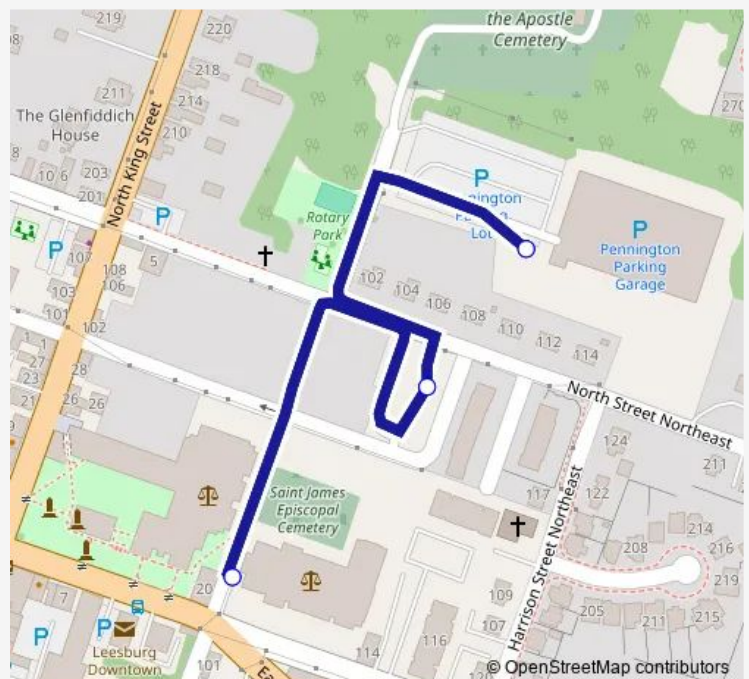

Bus STLCH Courthouse Shuttle

[Go to website](#)

Direction

Courthouse — Pennington Lot

3 stops

[Open route schedule](#)

Courthouse

Semones Lot

Saturday —

Sunday —

Route info

Direction: Courthouse

Stops: 3

Trip Duration: 0 hour 3 min

STLCH — Courthouse Shuttle

Direction

Pennington Lot — Courthouse

2 stops

[Open route schedule](#)

Pennington Lot

Courthouse

Route schedule

Pennington Lot — Courthouse

Monday	07:18-17:24
Tuesday	07:18-17:24
Wednesday	07:18-17:24
Thursday	07:18-17:24
Friday	07:18-17:24
Saturday	—
Sunday	—

Route info

Direction: Pennington Lot

Stops: 2

Trip Duration: 0 hour 4 min

STLCH Bus time schedules and route maps are available in an offline PDF at busmaps.com. Use the busmaps.com website to see live bus times, train schedule or subway schedule, and step-by-step directions for all public transit in Leesburg