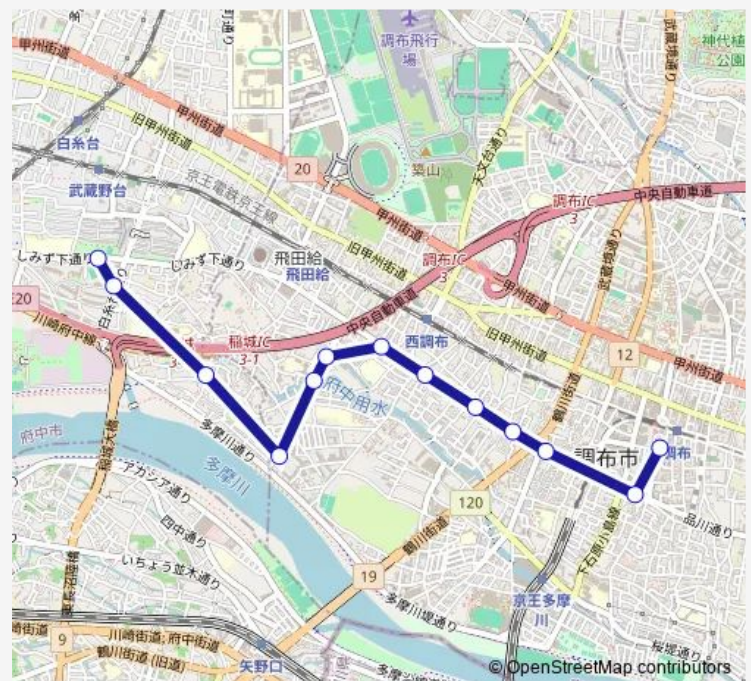

車返団地折返場

Route schedule

調布駅南口 — 車返団地折返場

Monday 06:55-07:55

Tuesday 06:55-07:55

Wednesday 06:55-07:55

Thursday 06:55-07:55

Friday 06:55-07:55

Saturday 06:55-07:55

Sunday 06:55-07:55

Route info

Direction: 調布駅南口

Stops: 13

Route Duration: 0 hour 18 min

調 5 1 Bus time schedules and route maps are available in an offline PDF at busmaps.com. Use the busmaps.com website to see live bus times, train schedule or subway schedule, and step-by-step directions for all public transit in Chofu