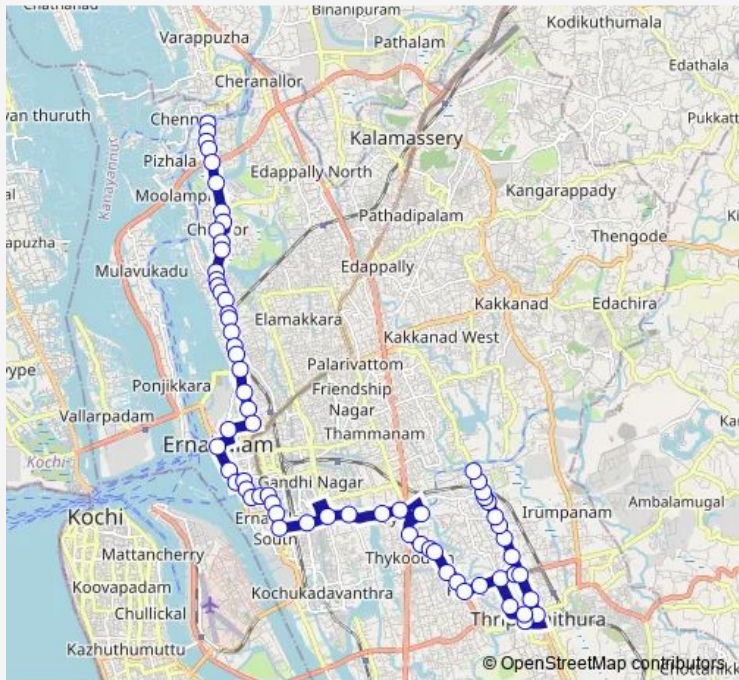

## Bus Eroor ↔ Kothad Ferry

[Go to website](#)

**Direction**  
 Kothad Ferry — Labour Corner  
 68 stops  
[Open route schedule](#)

- Kothad Ferry
- Post Office
- Malutty
- Kappela
- Koorampadam
- Aster Medcity
- Shap Pady
- Hmc
- Chittoor Temple
- South Chittoor Palli
- Divine Nagar
- Vaduthala Palam
- Vaduthala Palli
- Vaduthala
- Vaduthala Valavu
- Kurishupalli
- Don Bosco
- Vaduthala Gate
- School Padi
- Lourde's Hospital
- Shanmugapuram

Route schedule  
 Kothad Ferry — Labour Corner

Monday	06:00
Tuesday	06:00
Wednesday	06:00
Thursday	06:00
Friday	06:00
Saturday	06:00
Sunday	06:00

Route info  
 Direction: Kothad Ferry  
 Stops: 68  
 Trip Duration: 1 hour 17 min

## Route info

Direction: Labour Corner

Stops: 67

Trip Duration: 1 hour 19 min

Vyttila Devaswom Board

Vyttila

Vyttila Junction

Janatha