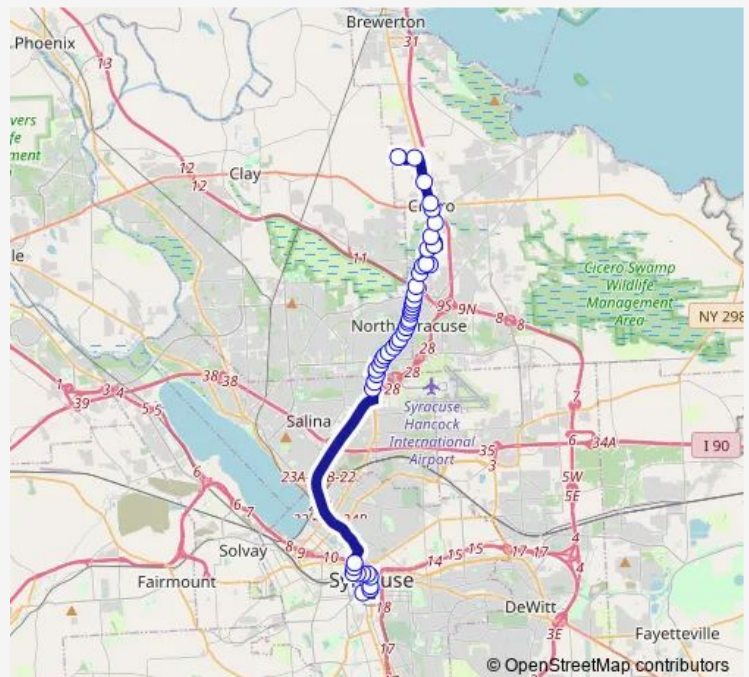

Brewerton Rd & Bailey Rd

Route 11 & Lawrence Rd

Route 11 & 3732 Route 11

Airport Plaza Park-N-Ride Rt 11

Brewerton Rd & Wally Rd

Brewerton Rd & E Taft Rd

S Main St & Lawrence Ave

S Main St & Melrose Dr

Thursday 07:40-17:25

Friday 07:40-17:25

Saturday —

Sunday —

Route info

Direction: C19

Stops: 45

Trip Duration: 0 hour 55 min

Sy 88 — North Syracuse - Central Square

S Main St & Wells Ave E

S Main St & Palmer Dr

S Main St & Church St

N Main St & Centerville Pl

N Main St & Gertrude St

N Main St & Maxwell Ave

N Main St & Watson Rd

N Main St & Highland Ave

N Main St & Tuller Rd

N Main St & Bear Rd

Brewerton Rd & Business Dr

Brewerton Rd & Hogan Dr

Brewerton Rd & Home Depot

Wegmans Rt 11

Wegmans Rt 11 Park-N-Ride