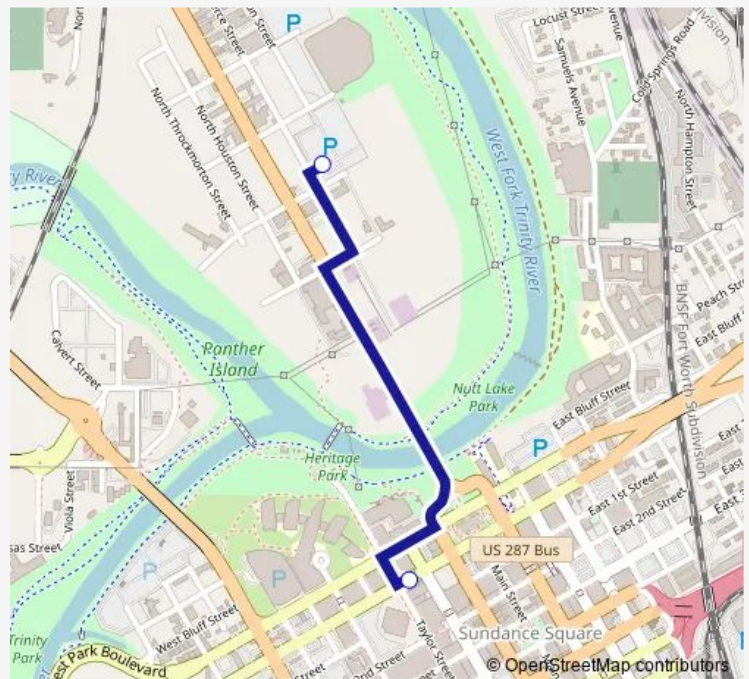

### Direction

5th & Commerce — Weatherford & Taylor - Throck

2 stops

[Open route schedule](#)

5th & Commerce

Weatherford & Taylor - Throck

### Route schedule

5th & Commerce — Weatherford & Taylor - Throck

Monday 07:00-19:00

Tuesday 07:00-19:00

Wednesday 07:00-19:00

Thursday 07:00-19:00

Friday 07:00-19:00

Saturday —

### Route info

Direction: 5th & Commerce

Stops: 2

Trip Duration: 0 hour 5 min

991 — Juror Shuttle

**Direction**

Weatherford &amp; Taylor - Throck — 5th &amp; Commerce

3 stops

## Route schedule

Weatherford &amp; Taylor - Throck — 5th &amp; Commerce

Monday	07:05-19:05
Tuesday	07:05-19:05
Wednesday	07:05-19:05
Thursday	07:05-19:05
Friday	07:05-19:05
Saturday	—
Sunday	—