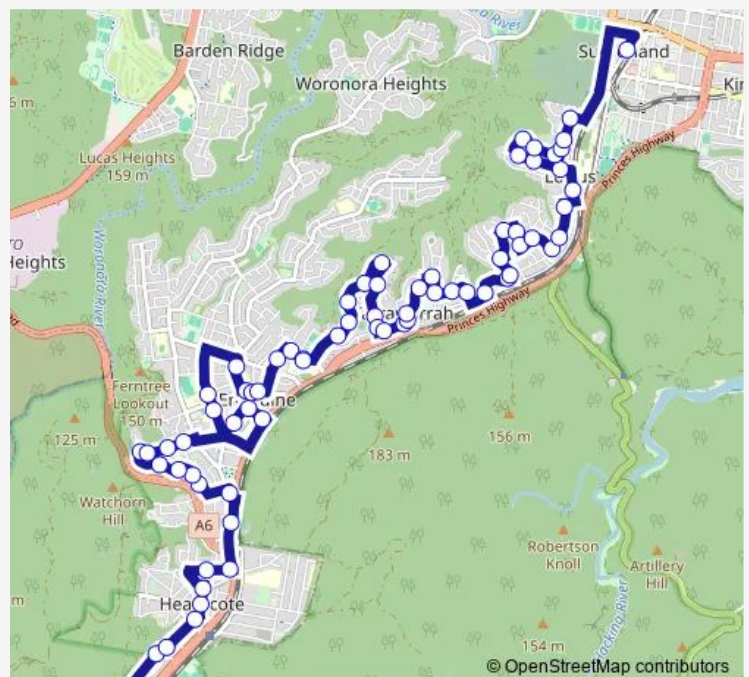

Route schedule

Sutherland Public School, Eton St — Station St Opp Court Lane

Monday	15:18
Tuesday	15:18
Wednesday	15:18
Thursday	15:18
Friday	15:18
Saturday	—
Sunday	—

Route info

Direction: Sutherland Public School, Eton St

Stops: 46

Trip Duration: 0 hour 42 min

991 — Sutherland to Heathcote

Spur Cres Opp Ninth Av

Spur Cres Before Heather St

Heather St At Mistletoe St

Ninth Av Opp Spur Cres

Spur Cres Before National Av