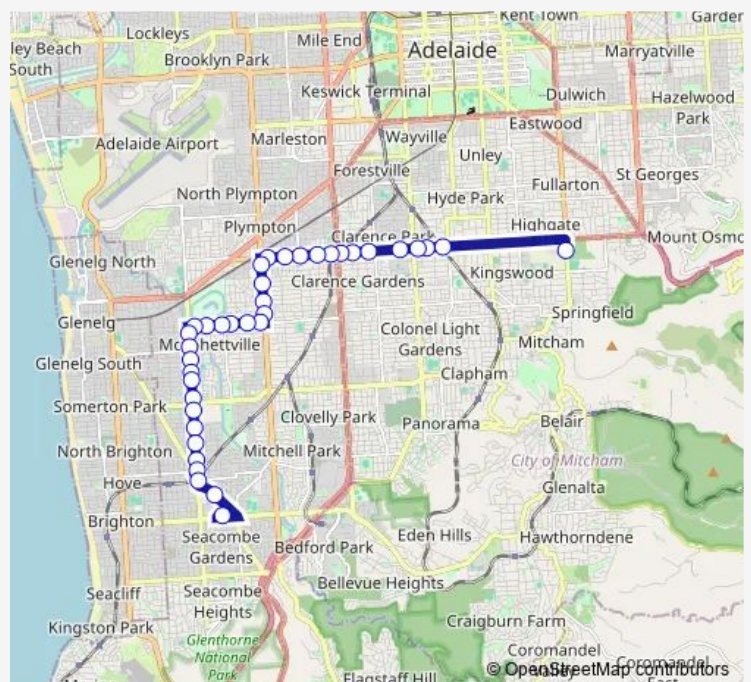

Stop 183 Cross Rd - South side

Stop 13 Marion Rd - East side

Stop 14 Marion Rd - East side

Stop 15 Marion Rd - East side

Stop 16 Marion Rd - East side

Stop 16 Bray St - South side

Stop 17 Bray St - South side

Route schedule

Stop School Fullarton Rd / Urrbrae Agricultural High School - West side — Zone B Marion Interchange - North side

Monday 15:35

Tuesday 15:35

Wednesday 14:45

Thursday 15:35

Friday 15:35

Saturday —

Sunday —

Route info

Direction: Stop School Fullarton Rd / Urrbrae Agricultural High School - West side

Stops: 37

Trip Duration: 0 hour 43 min

Stop 18 Bray St - South side

Stop 18A Bray St - South side

Stop 19 Bray St - South side

Stop 20 Bray St - South side

Stop 21 Morphett Rd - East side

Stop 22 Morphett Rd - East side

Stop 23 Morphett Rd - East side

Stop 24 Morphett Rd - East side

Stop 24B Morphett Rd - East side

Stop 24A Morphett Rd - East side