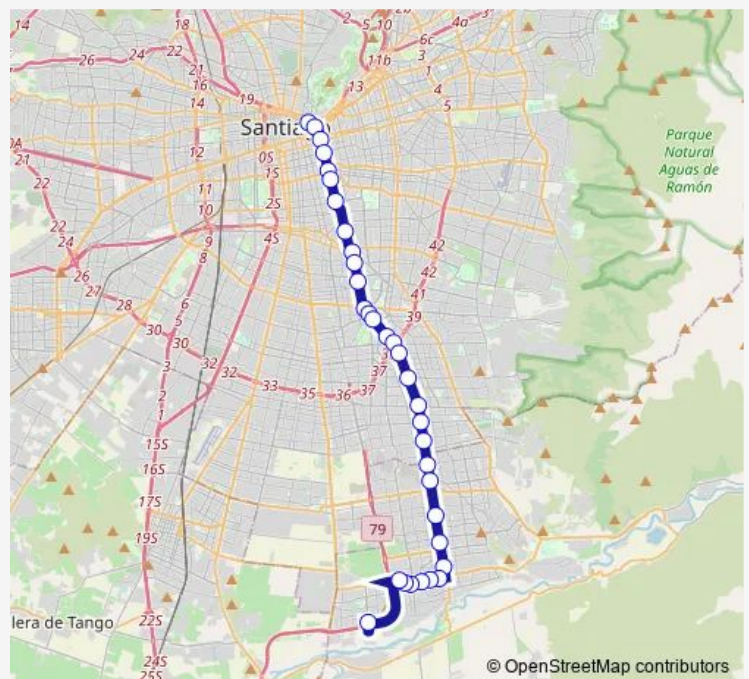

Pd196-Parada / (M) San Joaquín

Route schedule

PF951-4 Oriente / esq. Cerro Yaretas — Pc145-Parada 3 / Plaza Italia

Monday 00:00

Tuesday 00:00

Wednesday 00:00

Thursday 00:00

Friday 00:00

Saturday —

Sunday —

Route info

Direction: PF951-4 Oriente / esq. Cerro Yaretas

Stops: 30

Trip Duration: 1 hour 26 min

213e — Plaza Italia - Puente Alto

Pd198-Parada 2 / (M) Camino Agrícola

Monday 00:00

Tuesday 00:00

Wednesday 00:00

Thursday 00:00

Friday 00:00

Saturday —

Sunday —

Route info

Direction: Pa698-Purísima / esq. Merced

Stops: 33

Trip Duration: 1 hour 17 min

Pf85-Parada 3 / (M) Las Mercedes

Pf176-Parada 3 / (M) Plaza de Puente Alto

Pf90-Arturo Prat / esq. Tocornal Grez

Pf218-Arturo Prat / esq. Ecuador