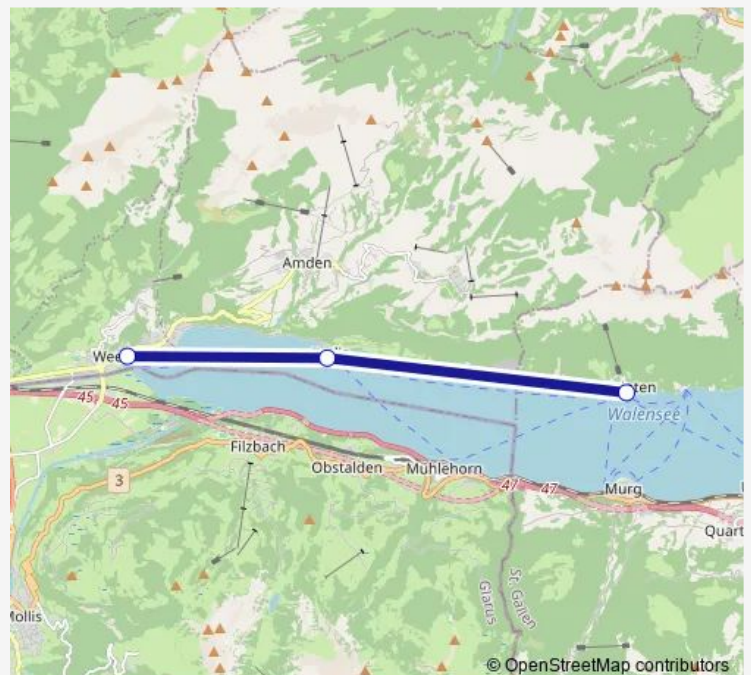

### Direction

Quinten — Weesen (See)

3 stops

[Open route schedule](#)

Quinten

Betlis

Weesen (See)

### Route schedule

Quinten — Weesen (See)

Monday 13:00

Tuesday 13:00

Wednesday 13:00

Thursday 13:00

Friday 13:00

Saturday —

### Route info

Direction: Quinten

Stops: 3

Trip Duration: 0 hour 40 min

306 — BAT 306

306 Ferry time schedules and route maps are available in an offline PDF at [busmaps.com](https://busmaps.com). Use the [busmaps.com](https://busmaps.com) website to see live bus times, train schedule or subway schedule, and step-by-step directions for all public transit in Weesen