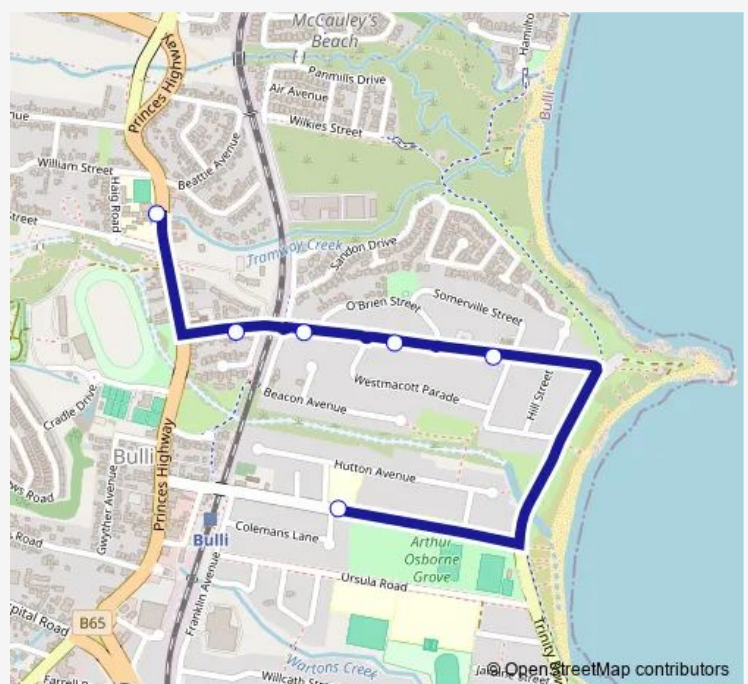

School Bus S355 Bulli to Bulli PS via Bulli Hs

[Go to website](#)

Direction

Hospital Rd At Alanson Av — Bulli Public School, Princes Hwy

6 stops

[Open route schedule](#)

Hospital Rd At Alanson Av

Highlands Pde At Sturt Pl

Hospital Rd At Organs Rd

St Joseph's Primary School, Park Rd

Waniora Public School, Ursula Rd

Bulli Public School, Princes Hwy

Route schedule

Hospital Rd At Alanson Av — Bulli Public School, Princes Hwy

Monday 08:07

Tuesday 08:07

Wednesday 08:07

Thursday 08:07

Friday 08:07

Saturday —

Sunday —

Route info

Direction: Hospital Rd At Alanson Av

Stops: 6

Trip Duration: 0 hour 23 min

S355 — Bulli to Bulli PS via Bulli Hs