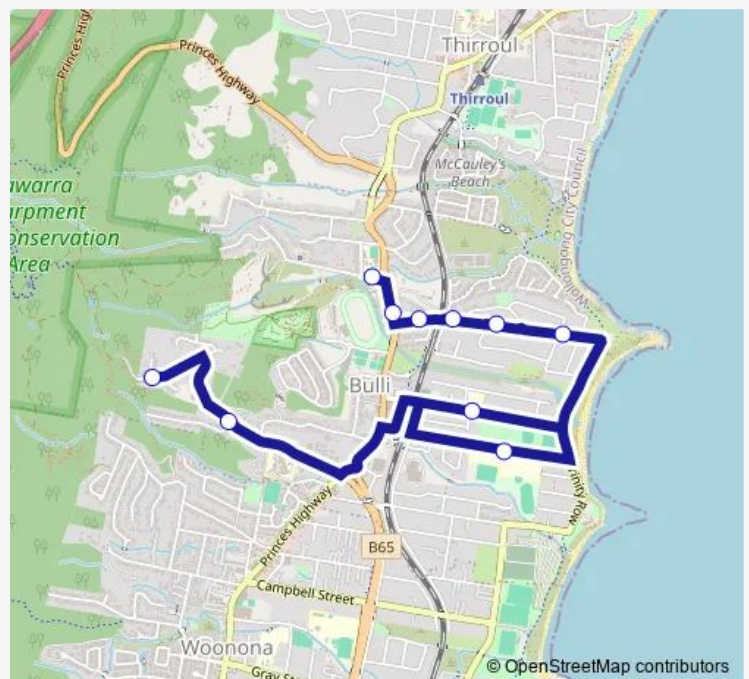

School Bus S355 Bulli to Bulli PS via Bulli Hs

[Go to website](#)

Direction

Hospital Rd At Alanson Av — Bulli Public School, Princes Hwy

6 stops

[Open route schedule](#)

Hospital Rd At Alanson Av

Highlands Pde At Sturt Pl

Hospital Rd At Organs Rd

St Joseph's Primary School, Park Rd

Waniora Public School, Ursula Rd

Bulli Public School, Princes Hwy

Route schedule

Hospital Rd At Alanson Av — Bulli Public School, Princes Hwy

Monday 08:07

Tuesday 08:07

Wednesday 08:07

Thursday 08:07

Friday 08:07

Saturday —

Sunday —

Route info

Direction: Hospital Rd At Alanson Av

Stops: 6

Trip Duration: 0 hour 23 min

S355 — Bulli to Bulli PS via Bulli Hs