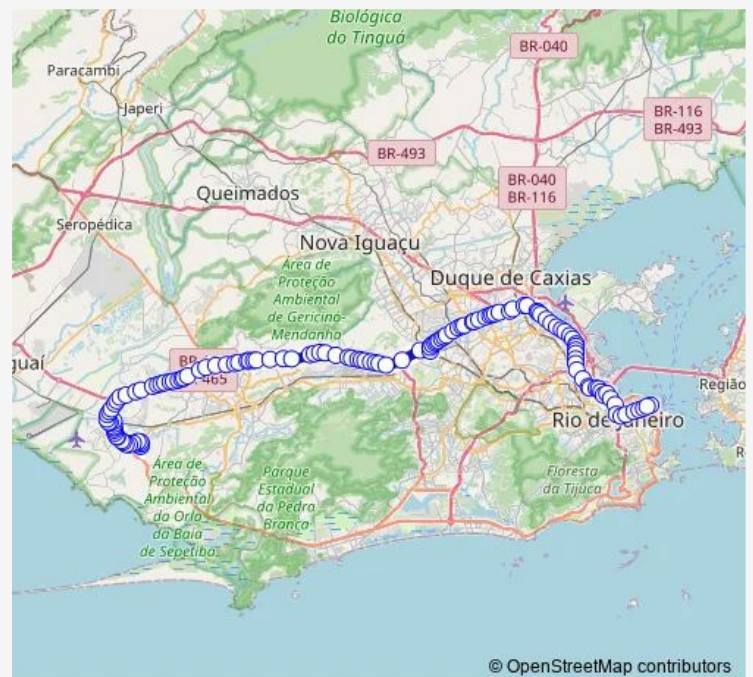

### Route schedule

Ponto Final: Cesarão : Rua 36 — Ponto Final: Candelária  
: Linhas 393, 2310, Sn388 e Sr393

Monday 00:00

Tuesday 00:00

Wednesday 00:00

Thursday 00:00

Friday 00:00

Saturday 00:00

### Route info

Direction: Ponto Final: Cesarão : Rua 36

Stops: 130

Trip Duration: 1 hour 30 min

© OpenStreetMap contributors

Sn388 — Santa Cruz - Candelária

BusMaps

Pedro Sabino dos Santos