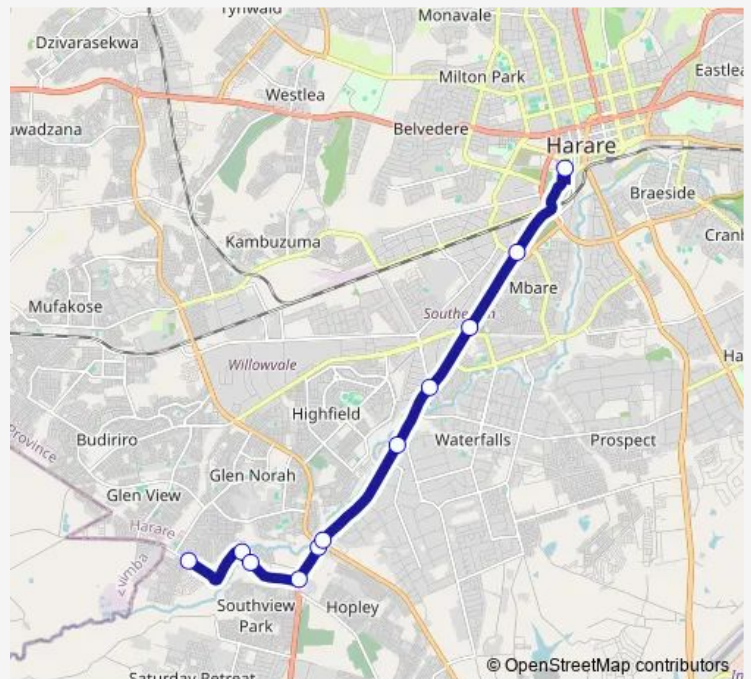

Direction

Tafara Shops — Market Square

11 stops

[Open route schedule](#)

Tafara Shops

Amalinda Road Bridge

Amalinda High School

South Wind Bottle Store

Mbudzi Round about

Mbudzi Roundabout, Simon Mazorodze Road

P.H.D. Ministries

Corner Harare Drive and Simon Mazorodze Road

Corner Simon Mazorodze Rd & Manchester Rd

Z.B.C. Radio Zimbabwe, Simon Mazorodze Road

Market Square

Route schedule

Tafara Shops — Market Square

Monday	10:21
Tuesday	10:21
Wednesday	10:21
Thursday	10:21
Friday	10:21
Saturday	10:21
Sunday	10:21

Route info

Direction: Tafara Shops

Stops: 11

Trip Duration: 0 hour 30 min

Glenorah to Market Square

Communal Taxi Service time schedules and route maps are available in an offline PDF at busmaps.com. Use the busmaps.com website to see live bus times, train schedule or subway schedule, and step-by-step directions for all public transit in Harare