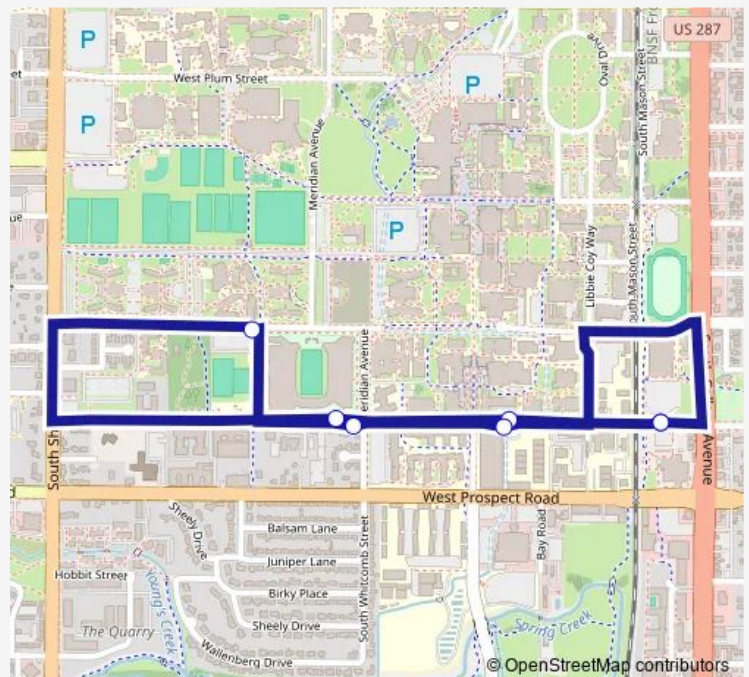

Bus ADA ADA Shuttle

[Go to website](#)

Direction

Lake & Mason (LOT #575) — Lake & Mason (LOT #575)

7 stops

[Open route schedule](#)

Lake & Mason (LOT #575)

Lake & Center

Canvas Stadium

Pitkin & Meridian

Lake & Meridian

Lake & Center (LOT #573)

Lake & Mason (LOT #575)

Route schedule

Lake & Mason (LOT #575) — Lake & Mason (LOT #575)

Monday —

Tuesday —

Wednesday —

Thursday —

Friday 13:00-23:00

Saturday 09:30-22:30

Sunday —

Route info

Direction: Lake & Mason (LOT #575)

Stops: 7

Trip Duration: 0 hour 20 min

ADA — ADA Shuttle

ADA Bus time schedules and route maps are available in an offline PDF at busmaps.com. Use the busmaps.com website to see live bus times, train schedule or subway schedule, and step-by-step directions for all public transit in Fort Collins