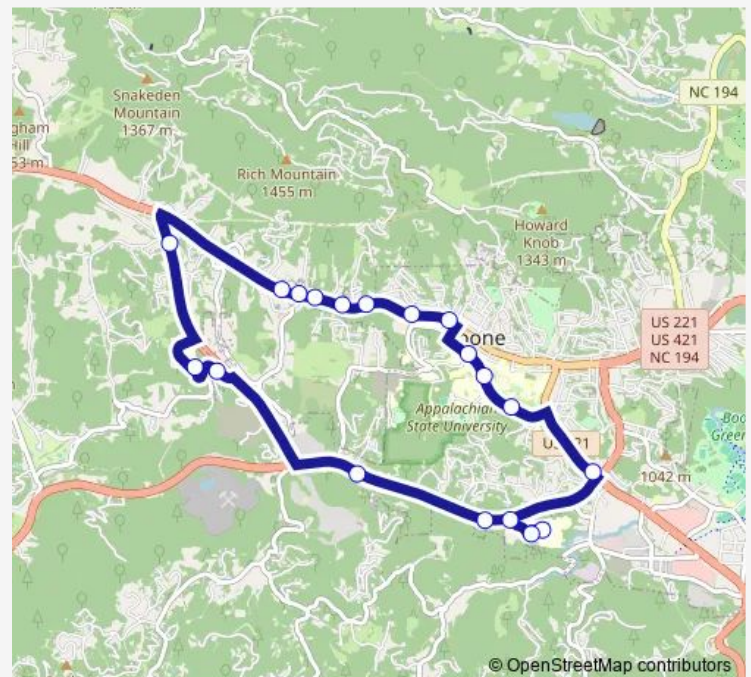

Direction

Ccc&Ti — Appalcart

19 stops

[Open route schedule](#)

- Ccc&Ti
- White Oak Rd
- Highland Commons
- Studio West
- Highland Crossing
- ASU NC 105 Lot 1
- ASU NC 105 Lot 2
- ASU Mountain Laurel Hall
- ASU Skywalk
- ASU Peacock Traffic Light
- Jimmy Smith Park
- Watauga County Courthouse
- Miller Industries
- Pinnacle Dr
- Edgecliff Ln
- Old Waterloo
- Highland Hall Rd
- Graggville Rd
- Appalcart

Route schedule

Ccc&Ti — Appalcart

Monday	07:20-17:50
Tuesday	07:20-17:50
Wednesday	07:20-17:50
Thursday	07:20-17:50
Friday	07:20-17:50
Saturday	—
Sunday	—

Route info

Direction: Ccc&Ti

Stops: 19

Trip Duration: 0 hour 25 min