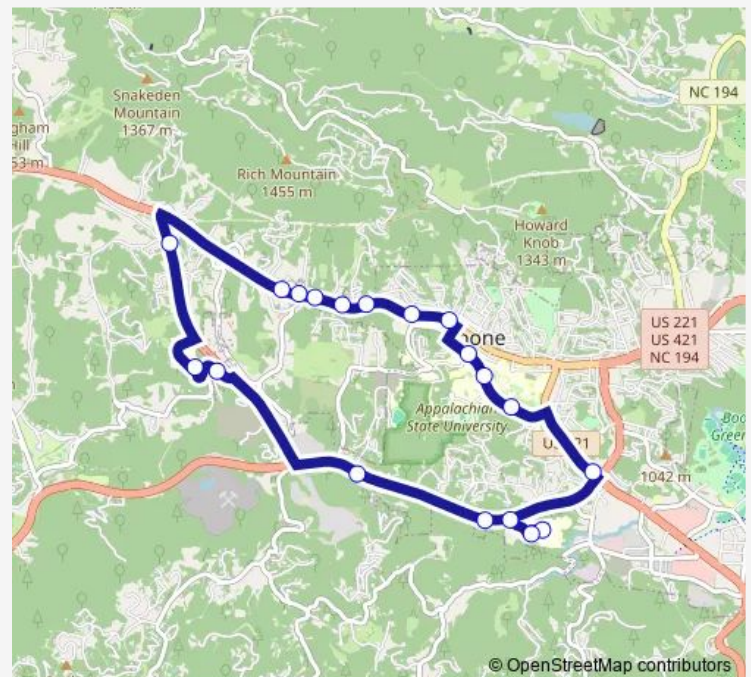

Direction

Ccc&Ti — Appalcart

19 stops

[Open route schedule](#)

- Ccc&Ti
- White Oak Rd
- Highland Commons
- Studio West
- Highland Crossing
- ASU NC 105 Lot 1
- ASU NC 105 Lot 2
- ASU Mountain Laurel Hall
- ASU Skywalk
- ASU Peacock Traffic Light
- Jimmy Smith Park
- Watauga County Courthouse
- Miller Industries
- Pinnacle Dr
- Edgecliff Ln
- Old Waterloo
- Highland Hall Rd
- Graggville Rd
- Appalcart

Route schedule

Ccc&Ti — Appalcart

Monday	07:20-17:50
Tuesday	07:20-17:50
Wednesday	07:20-17:50
Thursday	07:20-17:50
Friday	07:20-17:50
Saturday	—
Sunday	—

Route info

Direction: Ccc&Ti

Stops: 19

Trip Duration: 0 hour 25 min