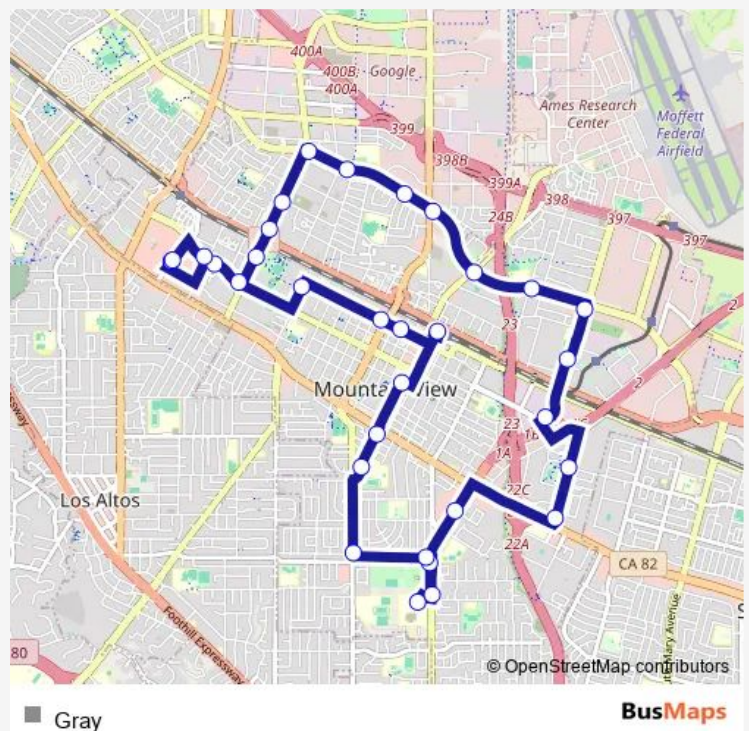

Middlefield/Easy (Eb)

Whisman @ Middlefield

Whisman Station (Sb)

Whisman/Dana (Sb)

Sylvan Park (Sb)

El Camino Real/Sylvan (Sb)

Grant Road (Sb)

Grant/Cuesta

El Camino Hospital

Grant/Eunice

Cuesta/Grant

Route schedule

San Antonio Center (Depart) — San Antonio Center (Arrive)

Monday 07:00-17:55

Tuesday 07:00-17:55

Wednesday 07:00-17:55

Thursday 07:00-17:55

Friday 07:00-17:55

Saturday —

Sunday —

Route info

Direction: San Antonio Center (Depart)

Stops: 32

Trip Duration: 1 hour 1 min

Cuesta/Miramonte (Nb)

Castro & Miramonte

Castro/El Camino Real (Nb)

Civic Center (Nb)

Mountain View Transit Center

Villa/Franklin (Wb)

Villa/Shoreline

Senior/Teen Center (Sb)