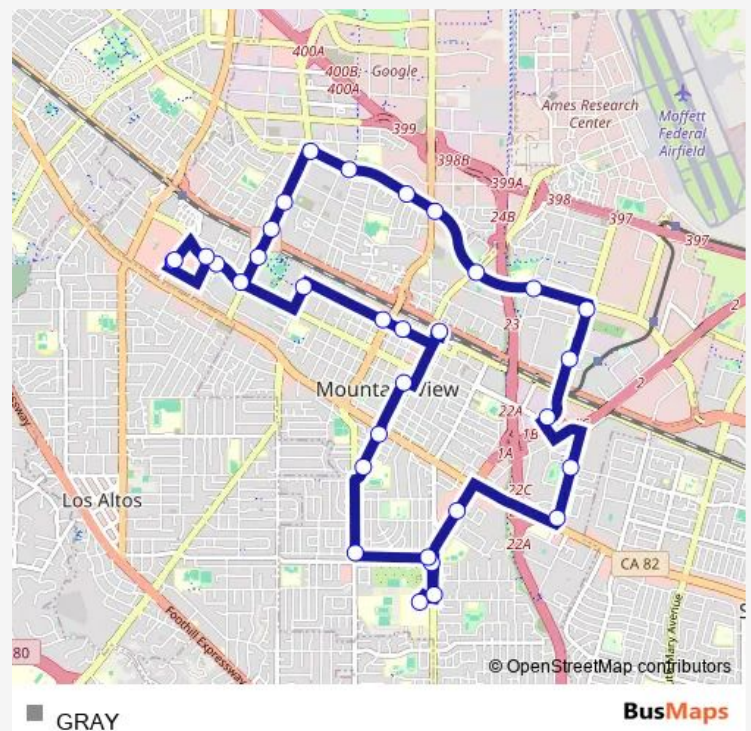

Whisman Station (SB)

Whisman/Dana (SB)

Sylvan Park (SB)

El Camino Real/Sylvan (SB)

Grant Road (SB)

Grant/Cuesta

El Camino Hospital

Grant/Eunice

Cuesta/Grant

Route schedule

San Antonio Center (Depart) — San Antonio Center (Arrive)

Monday 07:00-17:55

Tuesday 07:00-17:55

Wednesday 07:00-17:55

Thursday 07:00-17:55

Friday 07:00-17:55

Saturday —

Sunday —

Route info

Direction: San Antonio Center (Depart)

Stops: 32

Trip Duration: 0 hour 57 min

Cuesta/Miramonte (NB)

Castro & Miramonte

Castro/El Camino Real (NB)

Civic Center (NB)

Mountain View Transit Center

Villa/Franklin (WB)

Villa/Shoreline

Senior/Teen Center (SB)

California/Rengstorff (WB)

California/Ortega (WB)