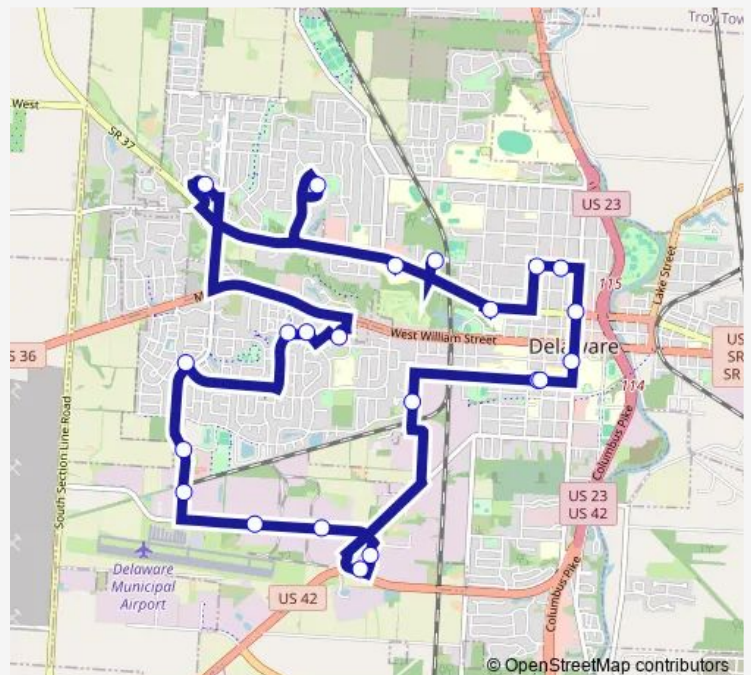

### Direction

Data Hub-Start-Park Ave. — Data Hub-End-Park Ave.

22 stops

[Open route schedule](#)

Data Hub-Start-Park Ave.

222 Curtis St.

Recovery Prevention Resources 118 Stover Dr.

AHK 222 Stover Dr.

Kroger Westfield @ West Door

Muirwood Village Apts.

Grady Hospital @ East Parking Lot

460 W. Central Ave. Back Lot

Austin Manor 95 Elizabeth St.

W. Lincoln St. @ N. Liberty St.

W. Lincoln St. @ N. Franklin St.

### Route schedule

Data Hub-Start-Park Ave. — Data Hub-End-Park Ave.

Monday 07:30-16:30

Tuesday 07:30-16:30

Wednesday 07:30-16:30

Thursday 07:30-16:30

Friday 07:30-16:30

Saturday —

### Route info

Direction: Data Hub-Start-Park Ave.

Stops: 22

Trip Duration: 0 hour 45 min

■ Gray — Route 2018

Data Hub-End-Park Ave.

Gray Bus time schedules and route maps are available in an offline PDF at [busmaps.com](https://busmaps.com). Use the [busmaps.com](https://busmaps.com) website to see live bus times, train schedule or subway schedule, and step-by-step directions for all public transit in