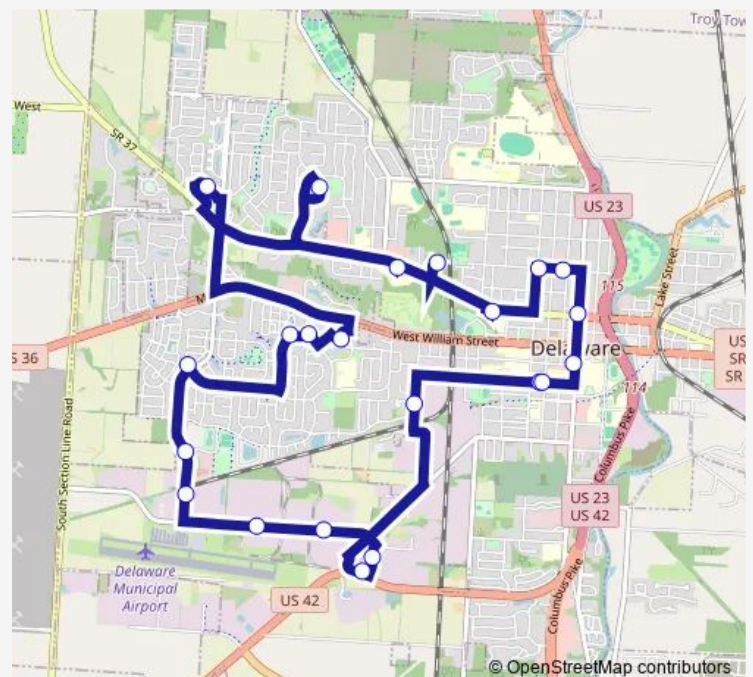

Bus Gray Route 2018

[Go to website](#)

Direction

Data Hub-Start-Park Ave. — Data Hub-End-Park Ave.

22 stops

[Open route schedule](#)

Data Hub-Start-Park Ave.

222 Curtis St.

Limetree Dr. @ Rockcreek Dr.

E. Branch Rd. @ Richards Cir.

Kroger Westfield @ West Door

Muirwood Village Apts.

Grady Hospital @ East Parking Lot

460 W. Central Ave. Back Lot

Austin Manor 95 Elizabeth St.

W. Lincoln St. @ N. Liberty St.

W. Lincoln St. @ N. Franklin St.

N. Sandusky St. @ W. Central Ave.

S. Sandusky St. @ Spring St.

Route schedule

Data Hub-Start-Park Ave. — Data Hub-End-Park Ave.

Monday	07:30-16:30
Tuesday	07:30-16:30
Wednesday	07:30-16:30
Thursday	07:30-16:30
Friday	07:30-16:30
Saturday	—
Sunday	—

Route info

Direction: Data Hub-Start-Park Ave.

Stops: 22

Trip Duration: 0 hour 45 min

■ Gray — Route 2018

Data Hub-End-Park Ave.

Gray Bus time schedules and route maps are available in an offline PDF at busmaps.com. Use the busmaps.com website to see live bus times, train schedule or subway schedule, and step-by-step directions for all public transit in Delaware