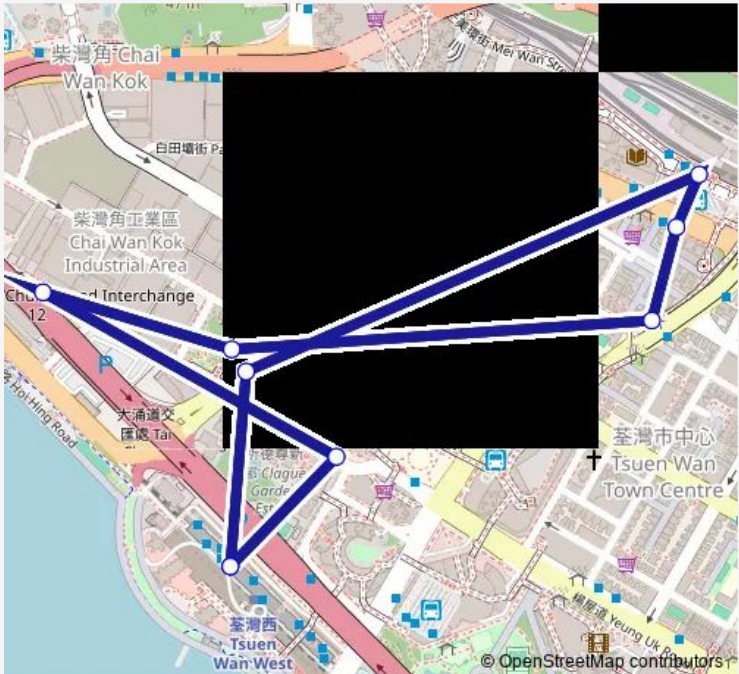

Bus 301M Tsuen WAN West Stationpublic Transport Interchange - Tsuen WAN Station (Circular)

[Go to website](#)

Direction
 TSUEN WAN WEST STATION PUBLIC TRANSPORT INTERCHANGE — TSUEN WAN WEST STATION PUBLIC TRANSPORT INTERCHANGE
 9 stops
[Open route schedule](#)

- TSUEN WAN WEST STATION PUBLIC TRANSPORT INTERCHANGE
- HOI SHING ROAD OPPOSITE TO HOUSE NO. 66
- HOI SHING ROAD, OPPOSITE CABLE TV TOWER
- OPPOSITE PO ON COMMERCIAL ASSOCIATION WONG SIU CHING SECONDARY SCHOOL
- TAI HO ROAD NO.30
- CASTLE PEAK ROAD-TSUEN WAN OUTSIDE HOUSE NO. 287|NO.287 CASTLE PEAK ROAD-TSUEN WAN
- SAI LAU KOK ROAD OPPOSITE TO NAN FUNG CENTRE|SAI LAU KOK ROAD OPPOSITE TO NAM FUNG CENTRE
- PO ON COMMERCIAL ASSOCIATION WONG SIU CHING SECONDARY SCHOOL
- TSUEN WAN WEST STATION PUBLIC TRANSPORT INTERCHANGE

Route info
 Direction: TSUEN WAN WEST STATION PUBLIC TRANSPORT INTERCHANGE
 Stops: 9
 Trip Duration: 0 hour 19 min

301M Bus time schedules and route maps are available in an offline PDF at busmaps.com. Use the busmaps.com website to see live bus times, train schedule or subway schedule, and step-by-step directions for all public transit in Tsuen Wan