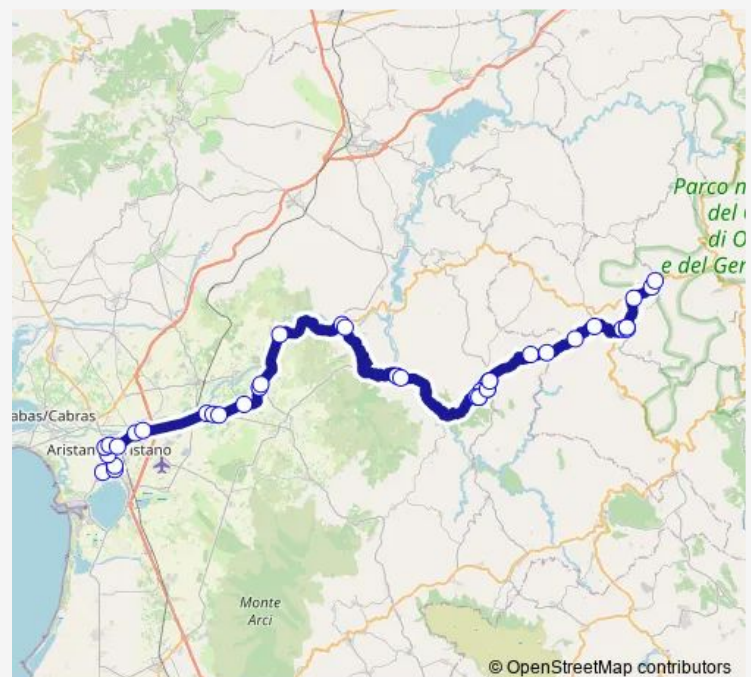

SS 128 Ponte Tittiri

Atzara Bivio Samugheo

Atzara VIA Vittorio Emanuele Fr.27

Atzara Bivio Samugheo

Atzara SP 61

SP 61 Grughe

SP 61 KM 5.500

SP 33 KM 27.800

Thursday 06:25-13:40

Friday 06:25-13:40

Saturday 06:25-13:40

Sunday —

Route info

Direction: Sorgono Piazza Vittoria-Chiesa

Stops: 33

Trip Duration: 1 hour 47 min

Linea 537 — Tonara - Sorgono - Samugheo - Oristano

Ollastra VIA Lamarmora 20

S.Vero Congius

Simaxis VIA SAN Simaco 301

Simaxis Municipio

Simaxis VIA SAN Simaco 5

Oristano VIA V. Casu 16

Oristano VIA Sardegna 21

Direction: Tonara VIA Monsignor Tore

Stops: 4

Trip Duration: 0 hour 20 min

Linea 537 Bus time schedules and route maps are available in an offline PDF at busmaps.com. Use the busmaps.com website to see live bus times, train schedule or subway schedule, and step-by-step directions for all public transit in Oristano