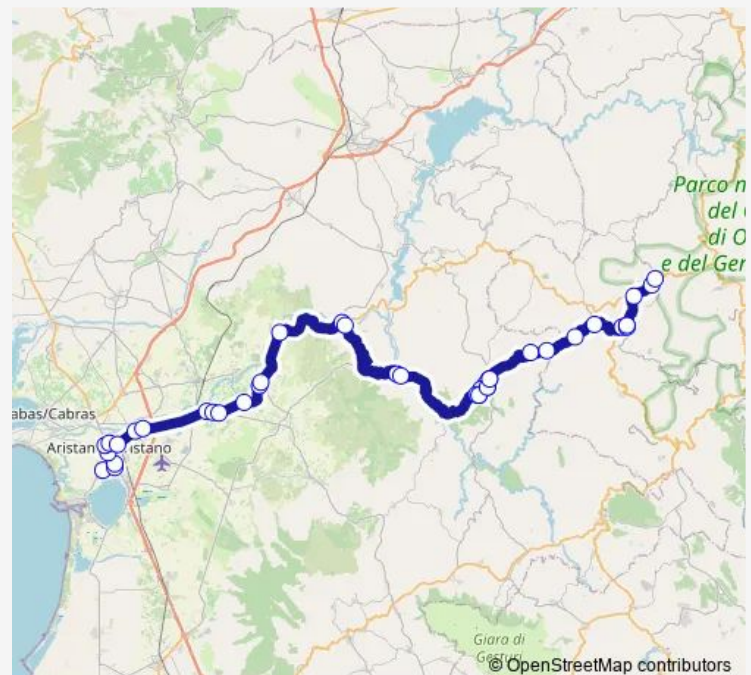

Oristano VIA Cagliari 200

### Route schedule

Sorgono Piazza Vittoria-Chiesa — Oristano Z.I.

Monday	06:40
Tuesday	06:40
Wednesday	06:40
Thursday	06:40
Friday	06:40
Saturday	06:40
Sunday	—

### Route info

Direction: Sorgono Piazza Vittoria-Chiesa

Stops: 25

Trip Duration: 1 hour 19 min

Oristano Viale Diaz-Scuole

Oristano VIA Dorando Petri

Oristano Z.I. VIA Madrid

Oristano Z.I.

Friday 05:55

Saturday 05:55

Sunday —

**Route info**

Direction: Tonara VIA Monsignor Tore

Stops: 4

Trip Duration: 0 hour 20 min

Linea 537 Bus time schedules and route maps are available in an offline PDF at [busmaps.com](https://busmaps.com). Use the [busmaps.com](https://busmaps.com) website to see live bus times, train schedule or subway schedule, and step-by-step directions for all public transit in Oristano