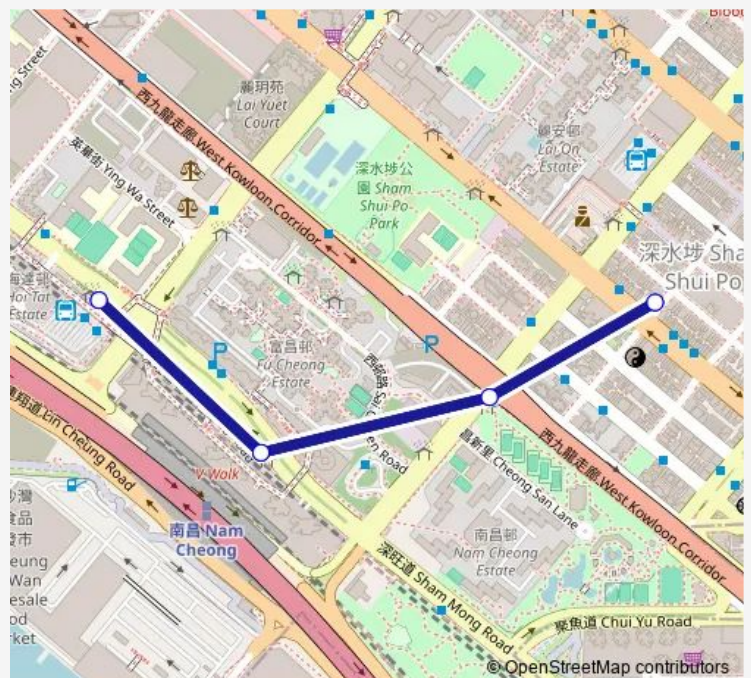

Bus 75C HOI TAT Estate - Sham Shui PO (Kweilin Street) (Supplementary Route)

[Go to website](#)

Direction

桂林街近门牌81号 | KWEILIN STREET|NO. 81 KWEILIN STREET — HOI TAT PUBLIC TRANSPORT INTERCHANGE

4 stops

[Open route schedule](#)

桂林街近门牌81号 | KWEILIN STREET|NO. 81 KWEILIN STREET

YEN CHOW STREET WEST NEAR CHEONG SAN LANE

SHAM MONG ROAD OUTSIDE V WALK

HOI TAT PUBLIC TRANSPORT INTERCHANGE

Route schedule

桂林街近门牌81号 | KWEILIN STREET|NO. 81 KWEILIN STREET — HOI TAT PUBLIC TRANSPORT INTERCHANGE

Monday	07:15
Tuesday	07:15
Wednesday	07:15
Thursday	07:15
Friday	07:15
Saturday	07:15
Sunday	07:15

Route info

Direction: 桂林街近门牌81号 | KWEILIN STREET|NO. 81 KWEILIN STREET

Stops: 4

Trip Duration: 0 hour 5 min

Direction

HOI TAT PUBLIC TRANSPORT INTERCHANGE —
桂林街近门牌81号| KWEILIN STREET|NO. 81 KWEILIN
STREET

5 stops

[Open route schedule](#)

HOI TAT PUBLIC TRANSPORT INTERCHANGE

SHAM MONG ROAD NEAR FU CHEONG ESTATE

YEN CHOW STREET WEST NEAR JAMES' CON-
COURSE (TRANSITIONAL HOUSING)