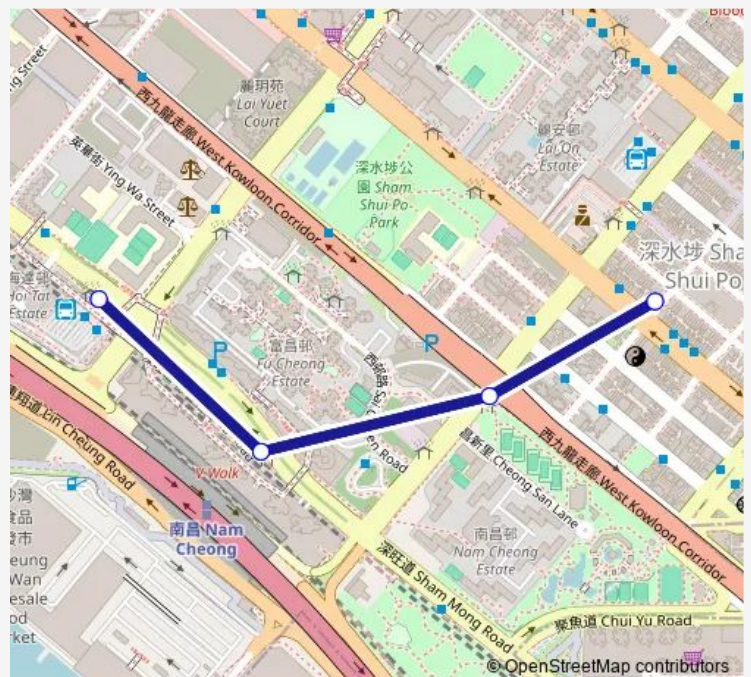

桂林街近门牌81号 | Kweilin Street|No. 81 Kweilin Street

YEN Chow Street West Near Cheong SAN Lane

Sham Mong Road Outside V Walk

HOI TAT Public Transport Interchange

Route schedule

桂林街近门牌81号 | Kweilin Street|No. 81 Kweilin Street —
HOI TAT Public Transport Interchange

Monday 07:15

Tuesday 07:15

Wednesday 07:15

Thursday 07:15

Friday 07:15

Saturday 07:15

Sunday 07:15

Route info

Direction: 桂林街近门牌81号 | Kweilin Street|No. 81 Kweilin Street

Stops: 4

Trip Duration: 0 hour 5 min

Direction

HOI TAT Public Transport Interchange —
桂林街近门牌81号| Kweilin Street|No. 81 Kweilin Street

5 stops

[Open route schedule](#)

HOI TAT Public Transport Interchange

Sham Mong Road Near FU Cheong Estate

YEN Chow Street West Near James' Concourse (Transitional Housing)

YEN Chow Street Near YEE KUK Street

桂林街近门牌81号| Kweilin Street|No. 81 Kweilin Street