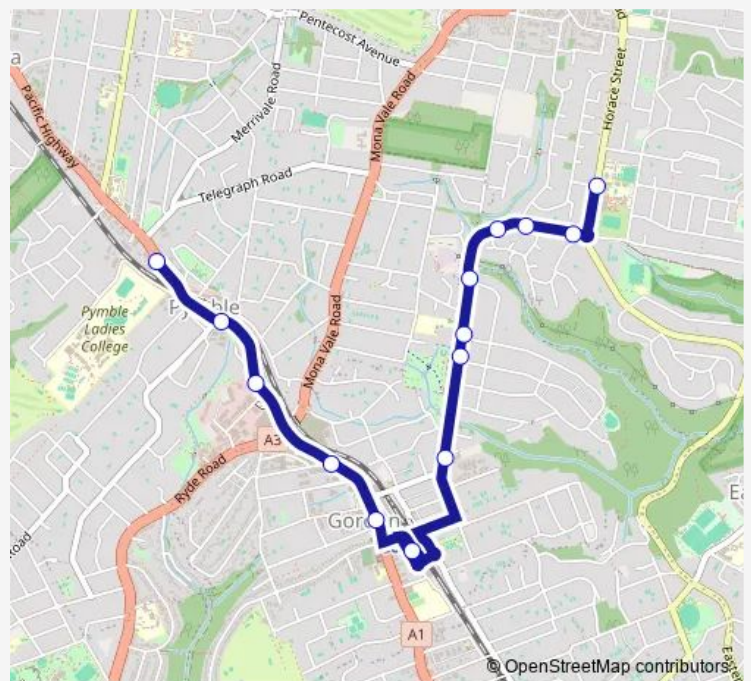

School Bus 9084 St Ives HS to 1178 Pacific Hwy, Pymble

[Go to website](#)

**Direction**

St Ives High School, Horace St — Ku-Ring-Gai Town Hall, Pacific Hwy

14 stops

[Open route schedule](#)

- St Ives High School, Horace St
- Eucalyptus St At Pindari Av
- Eucalyptus St After Sussex Rd
- Sage St Before Lowry Cres
- Rosedale Rd At Baldwin St
- Rosedale Rd At Elgin St
- Rosedale Rd At Darnley St
- Rosedale Rd At Melkin End
- Gordon Station, Stand B
- Pacific Hwy At Moree St
- Pacific Hwy At Merriwa St
- Pacific Hwy After Bridge St
- Pacific Hwy At Livingstone Av
- Ku-Ring-Gai Town Hall, Pacific Hwy

Route schedule

St Ives High School, Horace St — Ku-Ring-Gai Town Hall, Pacific Hwy

Monday	15:45
Tuesday	—
Wednesday	15:45
Thursday	15:45
Friday	—
Saturday	—
Sunday	—

Route info

Direction: St Ives High School, Horace St

Stops: 14

Trip Duration: 0 hour 31 min

9084 — St Ives HS to 1178 Pacific Hwy, Pymble

9084 School Bus time schedules and route maps are available in an offline PDF at [busmaps.com](https://busmaps.com). Use the [busmaps.com](https://busmaps.com) website to see live bus times, train schedule or subway schedule, and step-by-step directions for all public transit in Sydney