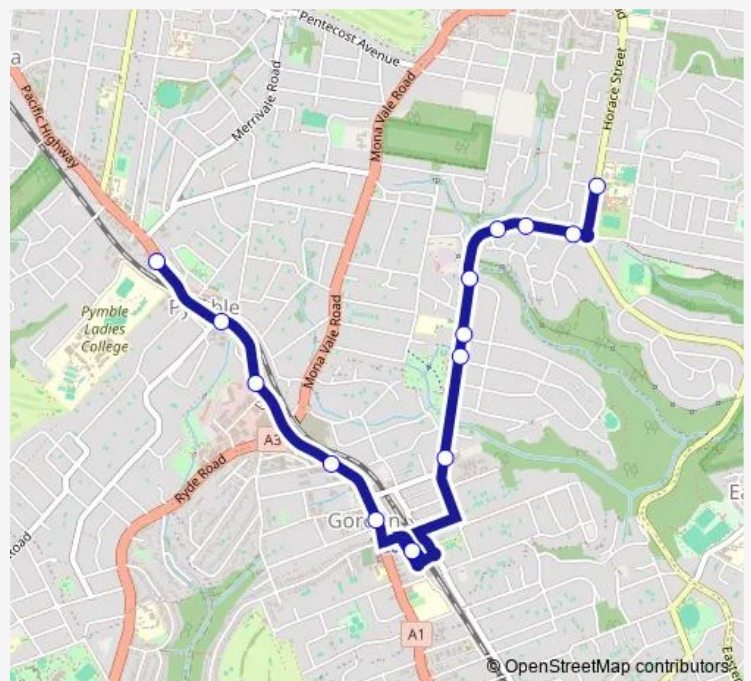

School Bus 9084 St Ives HS to 1178 Pacific Hwy, Pymble

[Go to website](#)

Direction

St Ives High School, Horace St — Ku-Ring-Gai Town Hall, Pacific Hwy

14 stops

[Open route schedule](#)

- St Ives High School, Horace St
- Eucalyptus St At Pindari Av
- Eucalyptus St After Sussex Rd
- Sage St Before Lowry Cres
- Rosedale Rd At Baldwin St
- Rosedale Rd At Elgin St
- Rosedale Rd At Darnley St
- Rosedale Rd At Melkin End
- Gordon Station, Stand B
- Pacific Hwy At Moree St
- Pacific Hwy At Merriwa St
- Pacific Hwy After Bridge St
- Pacific Hwy At Livingstone Av
- Ku-Ring-Gai Town Hall, Pacific Hwy

Route schedule

St Ives High School, Horace St — Ku-Ring-Gai Town Hall, Pacific Hwy

Monday	15:45
Tuesday	—
Wednesday	15:45
Thursday	15:45
Friday	15:45
Saturday	—
Sunday	—

Route info

Direction: St Ives High School, Horace St

Stops: 14

Trip Duration: 0 hour 31 min

9084 — St Ives HS to 1178 Pacific Hwy, Pymble

9084 School Bus time schedules and route maps are available in an offline PDF at busmaps.com. Use the busmaps.com website to see live bus times, train schedule or subway schedule, and step-by-step directions for all public transit in Sydney