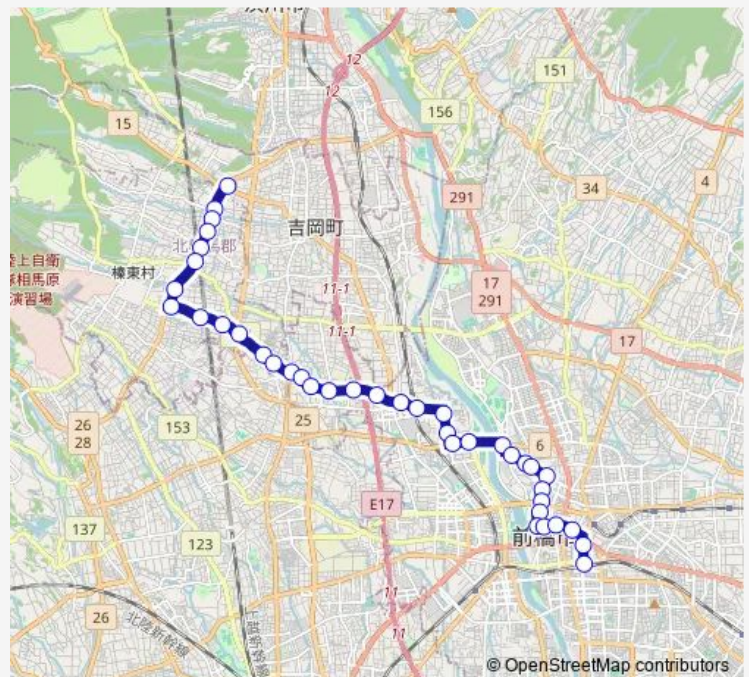

Thursday 11:41-20:20

Friday 11:41-20:20

Saturday 11:41-20:20

Sunday 11:41-20:20

Route info

Direction: 上野田四つ角

Stops: 39

Trip Duration: 0 hour 42 min

Saturday 10:30

Sunday 10:30

Route info

Direction: 前橋駅

Stops: 38

Trip Duration: 0 hour 45 min

笹熊公会堂前

判塚