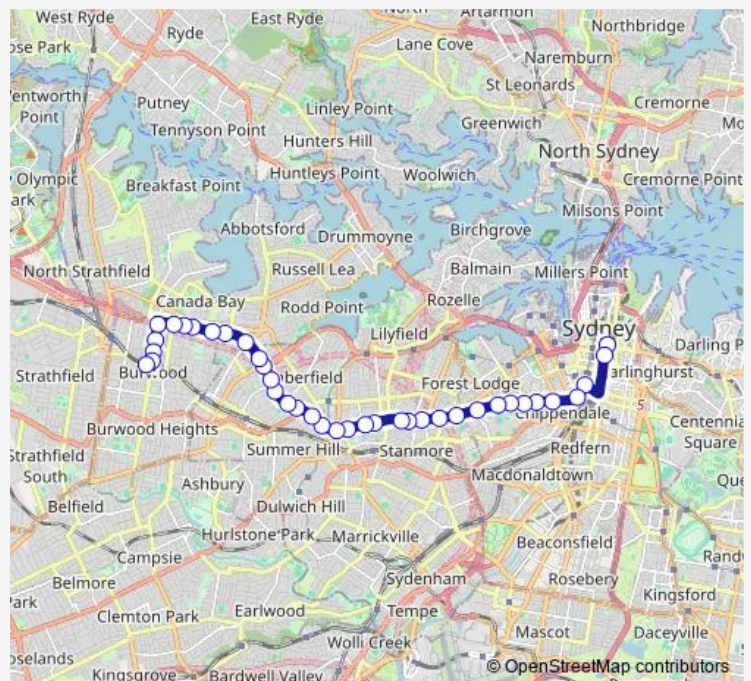

Parramatta Rd At Dobroyd Pde

Parramatta Rd After Walker Av

Parramatta Rd At Bland St

Parramatta Rd After Chandos St

Parramatta Rd Opp Ashfield Park

Parramatta Rd At Haberfield Rd

Parramatta Rd After Sloane St

Parramatta Rd At Hawthorne Pde

Parramatta Rd After Flood St

Parramatta Rd Opp Fort Street High School

Parramatta Rd After Rofe St

Route schedule

Burwood Station, Railway Pde, Stand A — Hyde Park, Park St, Stand B

Monday	04:46-00:34 ⁺¹
Tuesday	04:46-00:34 ⁺¹
Wednesday	04:46-00:34 ⁺¹
Thursday	04:46-00:34 ⁺¹
Friday	04:46-01:34 ⁺¹
Saturday	22:01-00:13 ⁺¹
Sunday	21:41-23:29

Route info

Direction: Burwood Station, Railway Pde, Stand A

Stops: 38

Trip Duration: 0 hour 36 min

461N — City Hyde Park to Burwood

Parramatta Rd Before Catherine St

Parramatta Rd Before Young St

Parramatta Rd Before Johnston St

Annandale Hotel, Parramatta Rd

Parramatta Rd At Mallett St