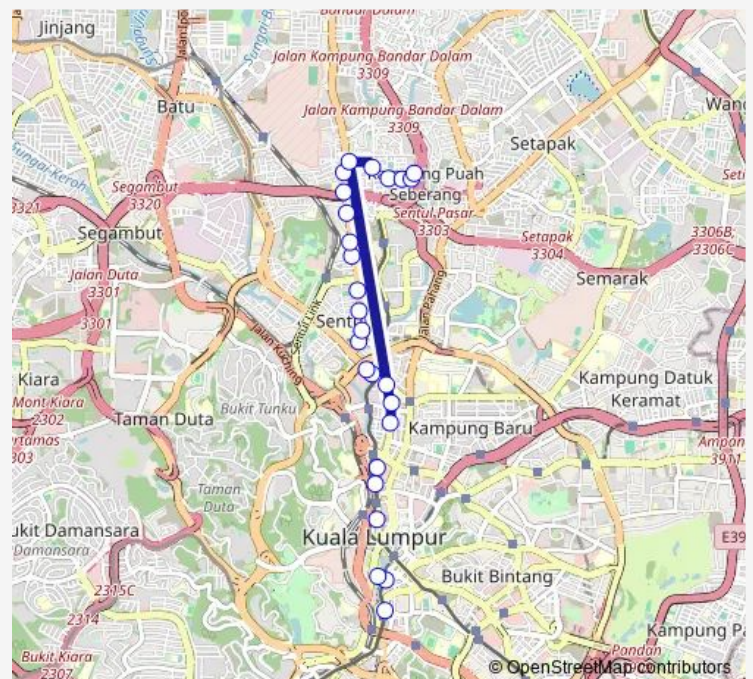

Bus U224 Bandar Dato Senu

[Go to website](#)

Direction

undefined — undefined

0 stops

[Open route schedule](#)

Route schedule

undefined — undefined

Monday 06:00

Tuesday 06:00

Wednesday 06:00

Thursday 06:00

Friday 06:00

Saturday 06:00

Sunday 06:00

Route info

Direction:

Stops: 0

Trip Duration: – min

■ U224 — Bandar Dato Senu

Direction

Flat Taman Sentul Utama Blok 207, Jalan Dato Senu 26
— Pasar Seni, Jalan Sultan Mohamed

27 stops

[Open route schedule](#)

Sunday 06:00

Route info

Direction: Flat Taman Sentul Utama Blok 207, Jalan Dato Senu 26

Stops: 27

Trip Duration: 17 hour 0 min

Cimb, Jalan Tun Perak

Kota Raya (opp.), Jalan Tun Tan Cheng Lock

Pasar Seni, Jalan Sultan Mohamed