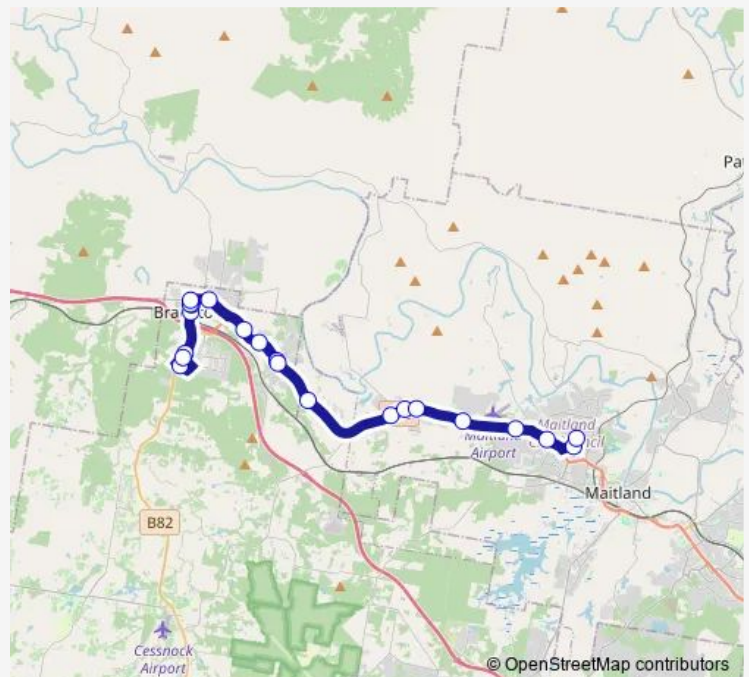

School Bus 2581 North Rothbury to Rutherford Hs

[Go to website](#)

Direction

Wine Country Dr At Thomas St — Rutherford Technology High School, Avery St

21 stops

[Open route schedule](#)

- Wine Country Dr At Thomas St
- Mayne St Before Short St
- Rothbury St Before Wine Country Dr
- Bridge St At Fleet St
- Branxton Post Office, Drinan St
- Cliff St Opp Branxton Uniting Church
- Cliff St Before Maitland St
- Branxton Cemetery, Maitland St
- New England Hwy Opp 2013 (Hail And Ride)
- New England Hwy At Oxford St
- High St At Hunter St
- High St After Hunter St
- New England Hwy Opp Walkers Hill Lane
- New England Hwy At Windermere Rd
- New England Hwy Opp Lochinvar Public School
- St Joseph's College, New England Hwy
- New England Hwy At River Rd
- New England Hwy Opp 459
- New England Hwy After Denton Park Dr
- Alexandra Av After Weblands St
- Rutherford Technology High School, Avery St

Route schedule

Wine Country Dr At Thomas St — Rutherford Technology High School, Avery St

Monday	07:43
Tuesday	07:43
Wednesday	07:43
Thursday	07:43
Friday	07:43
Saturday	—
Sunday	—

Route info

Direction: Wine Country Dr At Thomas St

Stops: 21

Trip Duration: 0 hour 29 min

2581 — North Rothbury to Rutherford Hs

2581 School Bus time schedules and route maps are available in an offline PDF at busmaps.com. Use the busmaps.com website to see live bus times, train schedule or subway schedule, and step-by-step directions for all public transit in Maitland

The schedule is provided in the local timezone. Times with "(+1)" indicate departures on the next day.

PDF file created on 2025-01-16

2024 BusMaps.com - All Rights Reserved