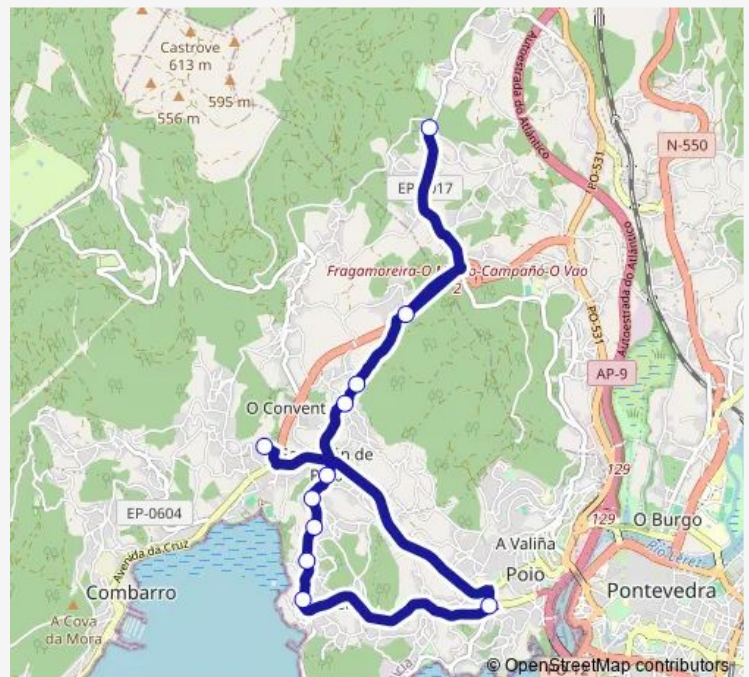

Bus XG673001 IES de Poio-Carpint. Piñeiro (Butano)

[Go to website](#)

Direction

IES de Poio — Carpint. Piñeiro (Butano)

11 stops

[Open route schedule](#)

IES de Poio

Beiro

Casa Laura (Campelo)

E.Música(Campelo)

Campelo (1ª Parada)

BAR Geni(Estanco)

Casal

Pino Manso

Muiño

Fragamoreira (marquesina)

Carpint. Piñeiro (Butano)

Route schedule

IES de Poio — Carpint. Piñeiro (Butano)

Monday 14:30-18:15

Tuesday 14:30

Wednesday 14:30

Thursday 14:30

Friday 14:30

Saturday —

Sunday —

Route info

Direction: IES de Poio

Stops: 11

Trip Duration: 0 hour 30 min

■ XG673001 — IES de Poio-Carpint. Piñeiro (Butano)