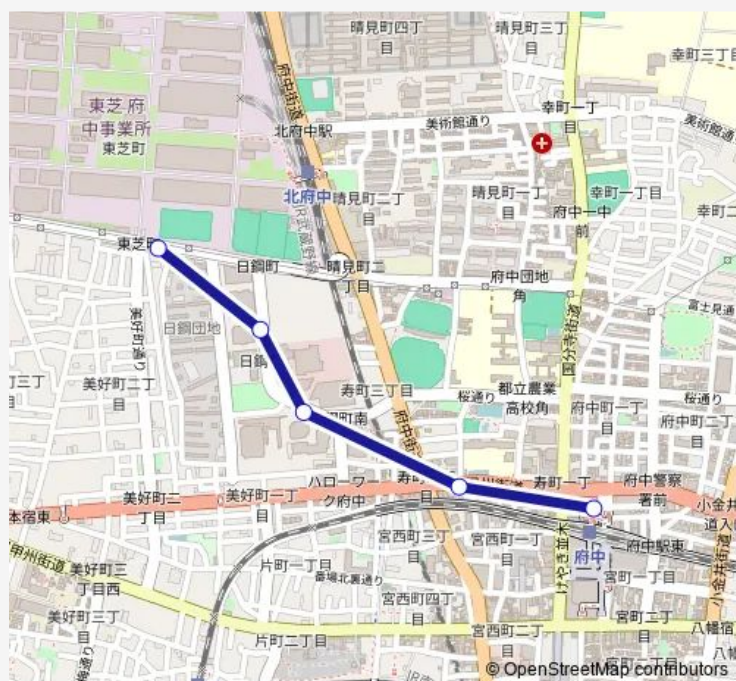

### Direction

府中駅 — 東芝南門

5 stops

[Open route schedule](#)

府中駅

第一小学校(府中市)

府中インテリジェントパーク

日銀前

東芝南門

### Route schedule

府中駅 — 東芝南門

Monday 08:49

Tuesday 08:49

Wednesday 08:49

Thursday 08:49

Friday 08:49

Saturday —

### Route info

Direction: 府中駅

Stops: 5

Route Duration: 0 hour 9 min

府 4 6 -南 Bus time schedules and route maps are available in an offline PDF at [busmaps.com](https://busmaps.com). Use the [busmaps.com](https://busmaps.com) website to see live bus times, train schedule or subway schedule, and step-by-step directions for all public transit in Fuchu