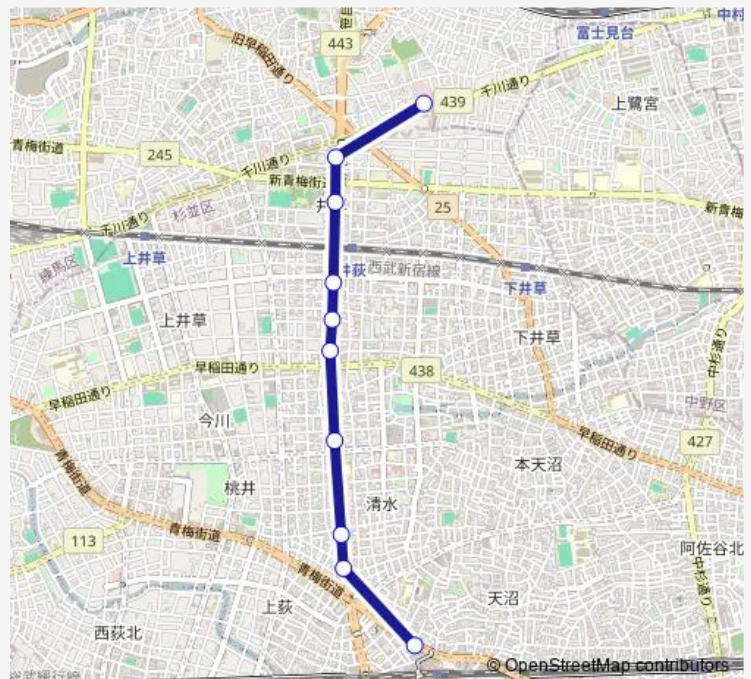

Bus 【荻 1 2 - 1】 深夜

[Go to website](#)

Direction

undefined — undefined

0 stops

[Open route schedule](#)

Route schedule

undefined — undefined

Monday 23:40-24:00

Tuesday 23:40-24:00

Wednesday 23:40-24:00

Thursday 23:40-24:00

Friday 23:40-24:00

Saturday —

Sunday —

Route info

Direction:

Stops: 0

Trip Duration: — min

■ 【荻 1 2 - 1】 深夜

BusMaps

【荻 1 2 - 1】深夜 Bus time schedules and route maps are available in an offline PDF at busmaps.com. Use the busmaps.com website to see live bus times, train schedule or subway schedule, and step-by-step directions for all public transit in Tokyo