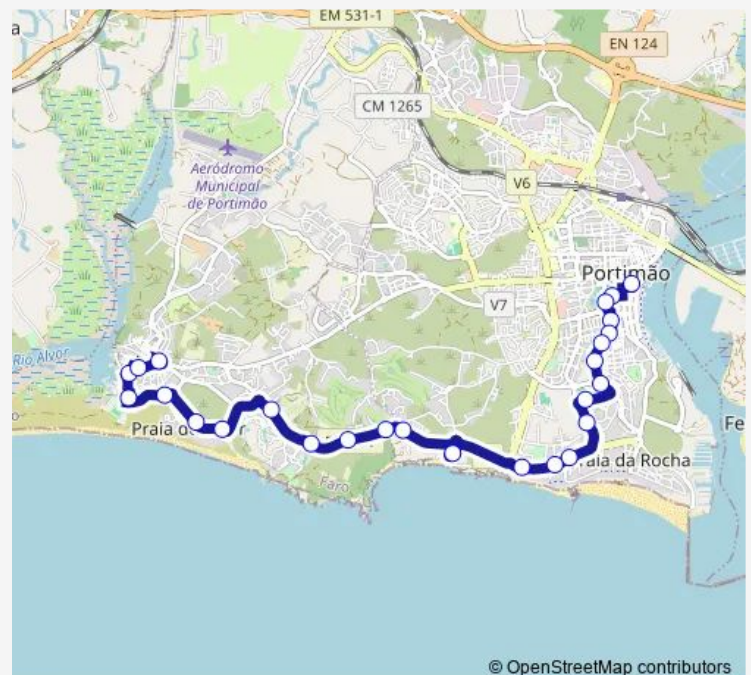

Sítio do Ribeiro 1

Torralta - Torre C 1

Hotel D. João II 1

Route schedule

Largo do Dique 2 — Alvor (Centro)

Monday 20:30-23:30

Tuesday 20:30-23:30

Wednesday 20:30-23:30

Thursday 20:30-23:30

Friday 20:30-23:30

Saturday 07:00-23:30

Sunday 07:00-23:30

Route info

Direction: Largo do Dique 2

Stops: 26

Trip Duration: 0 hour 27 min

© OpenStreetMap contributors

1p — Lg. Dique - Alvor (via Praias)

BusMaps

Dunas de Alvor

C. Desportivo Alvor

Alvor (Marginal)

EB1 Alvor

Alvor (Centro)

Tuesday 21:00-24:00

Wednesday 21:00-24:00

Thursday 21:00-24:00

Friday 21:00-24:00

Saturday 07:30-24:00

Sunday 07:30-24:00

Route info

Direction: Alvor (Centro)