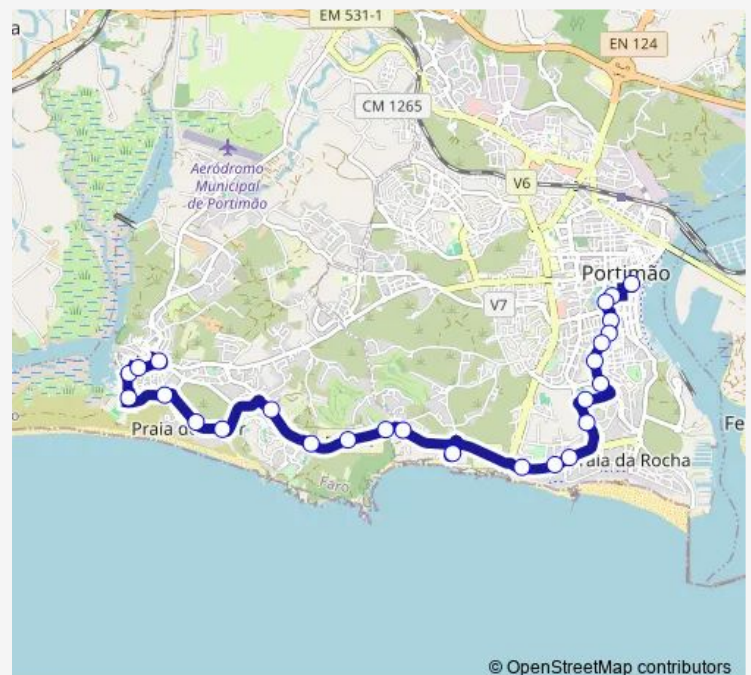

### Route schedule

Largo do Dique 2 — Alvor (Centro)

Monday 20:30-23:30

Tuesday 20:30-23:30

Wednesday 20:30-23:30

Thursday 20:30-23:30

Friday 20:30-23:30

Saturday 07:00-23:30

### Route info

Direction: Largo do Dique 2

Stops: 26

Trip Duration: 0 hour 27 min

© OpenStreetMap contributors

1P — Lg. Dique - Alvor (via Praias)

BusMaps

Dunas de Alvor