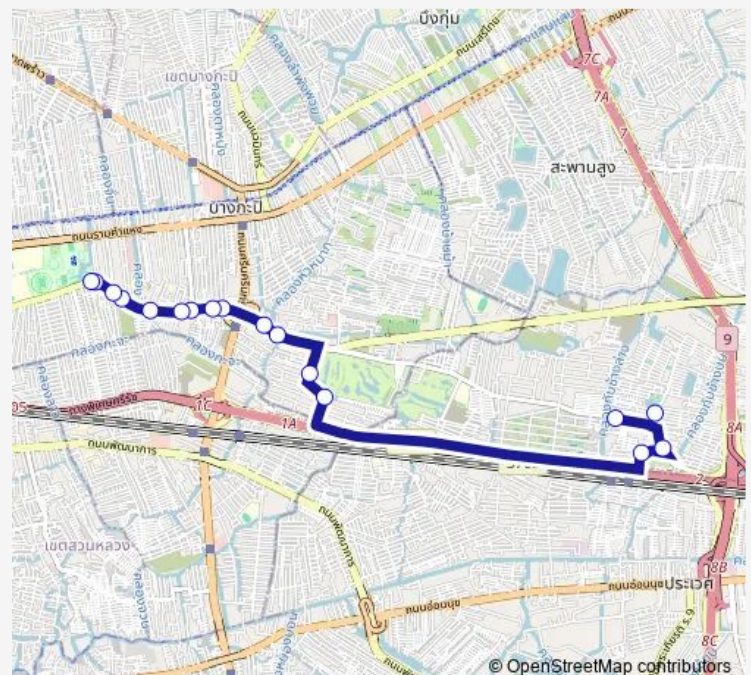

Bus 1541 หมู่บ้านนักกีฬา - มหาวิทยาลัยอัสสัมชัญบริหารธุรกิจ;- Nakkila Village - Assumption Business Administration Col- lege

[Go to website](#)

Direction

จุดขึ้นลง;visual stop — จุดขึ้นลง;visual stop

17 stops

[Open route schedule](#)

จุดขึ้นลง;visual stop

ตรงข้ามสำนักงานกรมที่ดินประเวศ;Opposite Bangkok Metro-
politan Land Office

จุดขึ้นลง;visual stop

จุดขึ้นลง;visual stop

จุดขึ้นลง;visual stop

จุดขึ้นลง;visual stop

ตรงข้ามโรงเรียนลำสาลี (ราษฎร์บำรุง);Opposite Lamsalee
School (Ratbamrung)

ตรงข้ามเจวีเค;Jvk (Opposite)

จุดขึ้นลง;visual stop

จุดขึ้นลง;visual stop

จุดขึ้นลง;visual stop

จุดขึ้นลง;visual stop

จุดขึ้นลง;visual stop

จุดขึ้นลง;visual stop

จุดขึ้นลง;visual stop

จุดขึ้นลง;visual stop

จุดขึ้นลง;visual stop

Route schedule

จุดขึ้นลง;visual stop — จุดขึ้นลง;visual stop

Monday 00:00

Tuesday 00:00

Wednesday 00:00

Thursday 00:00

Friday 00:00

Saturday 00:00

Sunday 00:00

Route info

Direction: จุดขึ้นลง;visual stop

Stops: 17

Trip Duration: 0 hour 56 min