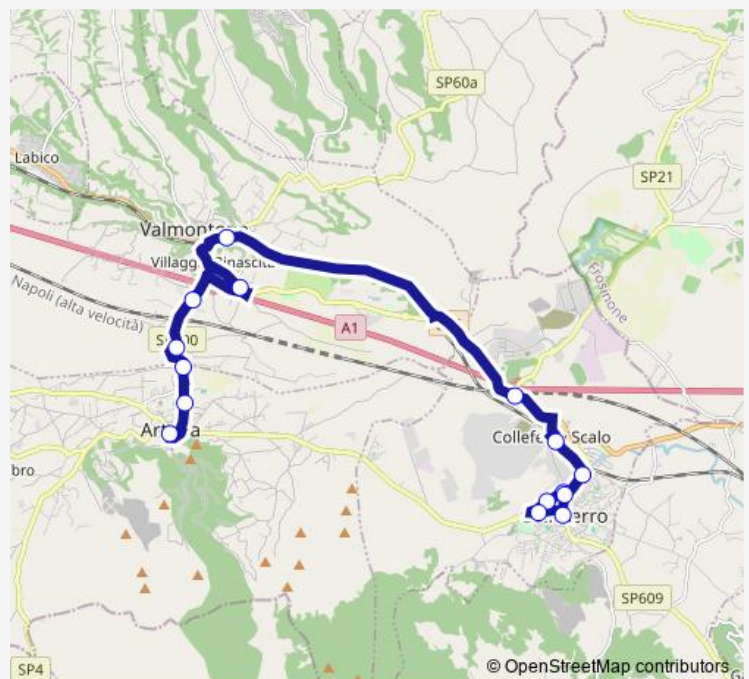

Direction

Artena | Piazza Colombo # f13659 — Colleferro | Largo Oberdan # f4935

15 stops

[Open route schedule](#)

- Artena | Piazza Colombo # f13659
- Artena | Via Marconi # f13677
- Artena | Via Valmontone # f13678
- Valmontone | Via Artena (Colle San Donato) # f13679
- Valmontone | Via Artena Via Moro # f13680
- Valmontone | Ist. Superiore Via Gramsci # f000046
- Valmontone | Stazione FS # f13685
- Colleferro | Sacco # f13688
- Colleferro | Stazione FS # f4930
- Colleferro | Corso Garibaldi Via Stazione # f4931
- Colleferro | Largo Oberdan # f4932
- Colleferro | Via Esplosivi (ASL) # f000024
- Colleferro | Via Latina Via Esplosivi # f13666
- Colleferro | Ospedale # f4934
- Colleferro | Largo Oberdan # f4935

Route schedule

Artena | Piazza Colombo # f13659 — Colleferro | Largo Oberdan # f4935

Monday	13:45
Tuesday	13:45
Wednesday	13:45
Thursday	13:45
Friday	13:45
Saturday	—
Sunday	—

Route info

Direction: Artena | Piazza Colombo # f13659

Stops: 15

Trip Duration: 0 hour 35 min

Cf850d Bus time schedules and route maps are available in an offline PDF at busmaps.com. Use the busmaps.com website to see live bus times, train schedule or subway schedule, and step-by-step directions for all public transit in Colleferro

The schedule is provided in the local timezone. Times with "(+1)" indicate departures on the next day.

PDF file created on 2025-04-15

2024 BusMaps.com - All Rights Reserved