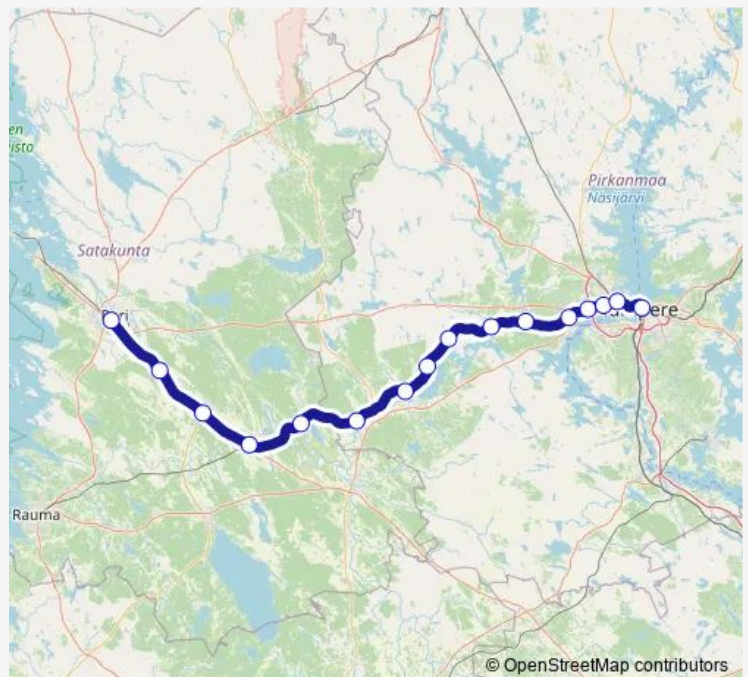

Nokia

Kalkku

Tesoma

Lielähti

Tampere

Route schedule

Pori — Tampere

Monday	05:17
Tuesday	05:17
Wednesday	05:17
Thursday	05:17
Friday	05:17
Saturday	05:17
Sunday	—

Route info

Direction: Pori

Stops: 16

Trip Duration: 1 hour 33 min

■ IC 460 — Pori - Tampere

IC 460 Long Distance Trains time schedules and route maps are available in an offline PDF at busmaps.com. Use the busmaps.com website to see live bus times, train schedule or subway schedule, and step-by-step directions for all public transit in Tampere