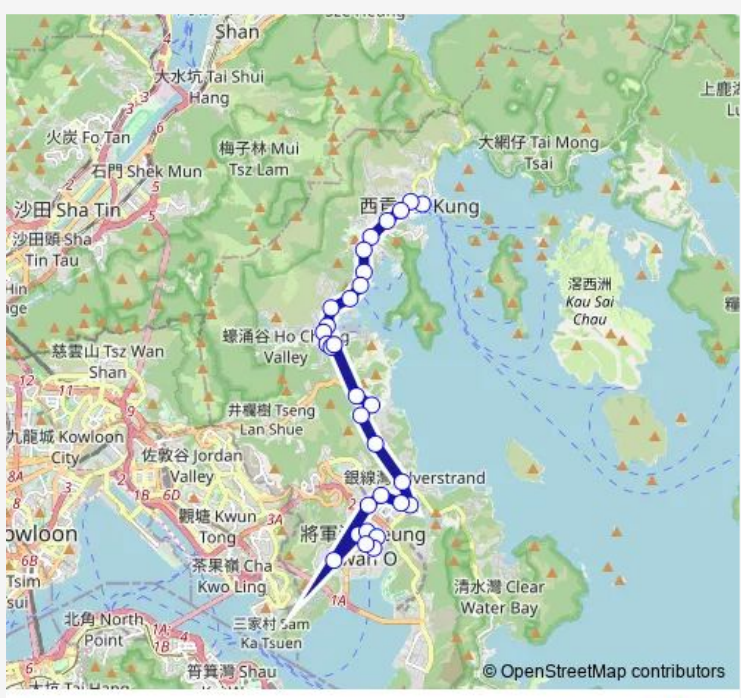

Bus 792M Tseung Kwan O Station - SAI Kung

[Go to website](#)

Direction
 [Ctb] Tseung Kwan O Station — [Ctb] SAI Kung[[Kmb] SAI Kung BUS Terminus
 29 stops
[Open route schedule](#)

- [Ctb] Tseung Kwan O Station
- [Ctb] Tong Ming Street Park, Tong Ming Street[[Kmb+Ctb] Tong Ming Street Park/
Tong Ming Street Park, Tong Ming Street[[Kmb] Tong Ming Street Park
- [Ctb] TIU Keng Leng Station[[Kmb] TIU Keng Leng Station
- [Ctb] KIN Ming Estate, King Ling Road[[Kmb] KIN Ming Estate
- [Ctb] Tseung Kwan O Swimming Pool, PO Shun Road[[Kmb] Tseung Kwan O Swimming Pool
- [Ctb] HAU TAK Estate, PO Ning Road[[Kmb+Ctb] HAU TAK Estate/
Hau TAK Estate, PO Ning Road[[Kmb] HAU TAK Estate
- [Ctb] Hang HAU (North), PO Ning Road[[Kmb+Ctb] Hang HAU (North)(Tseung Kwan O Hospital)/
Hang HAU (North), PO Ning Road[[Kmb] Hang HAU (North)(Tseung Kwan O Hospital)
- [Ctb] Tseung Kwan O Hospital, Hang HAU Road[[Kmb] Tseung Kwan O Hospital
- [Ctb] ST. Vincent'S Catholic Church, Hang HAU Road[[Kmb] ST. Vincent Catholic Church
- [Ctb] Shui BIN Tsuen, Hang HAU Road[[Kmb] Shui BIN Tsuen
- [Ctb] Ying YIP Road, Clear Water BAY Road[[Kmb] Ying YIP Road
- [Ctb] Ngan Ying Road, Clear Water BAY Road[[Kmb] Ngan Ying Road
- [Ctb] TAI PO Tsai Tsuen, Clear Water BAY Road[[Kmb] TAI PO Tsai

Route schedule
 [Ctb] Tseung Kwan O Station — [Ctb] SAI Kung[[Kmb] SAI Kung BUS Terminus

Monday	05:45-21:45
Tuesday	05:45-21:45
Wednesday	05:45-21:45
Thursday	05:45-21:45
Friday	05:45-21:45
Saturday	05:45-21:45
Sunday	05:45-21:45

Route info
 Direction: [Ctb] Tseung Kwan O Station
 Stops: 29
 Trip Duration: 0 hour 43 min

792M — Tseung Kwan O Station - SAI Kung **BusMaps**

[Ctb] HK University OF Science AND Technology, Univer-
sity Road[[Kmb] H.K.U.S.T. (North)