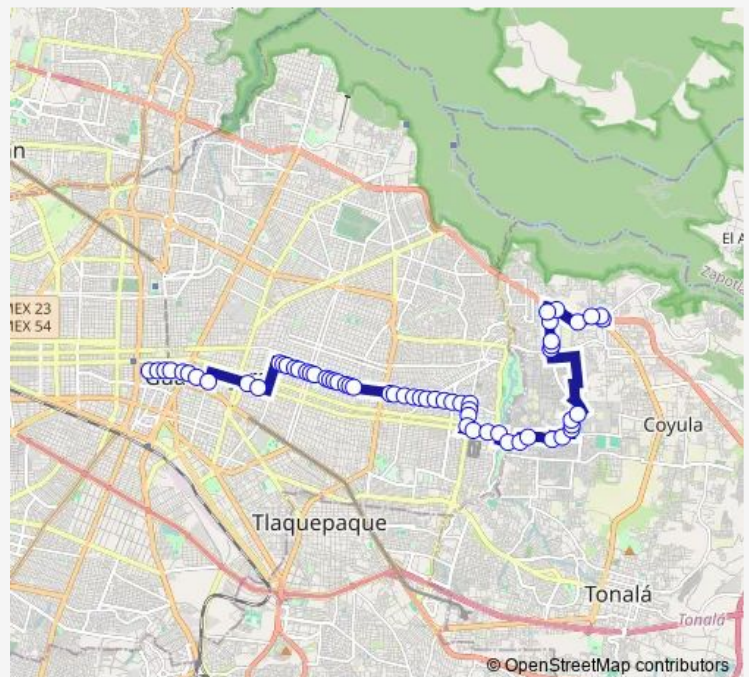

Thursday 06:11

Friday 06:11

Saturday 06:11

Sunday 06:10

Route info

Direction: Calle Prisciliano Sánchez

Stops: 61

Trip Duration: 1 hour 9 min