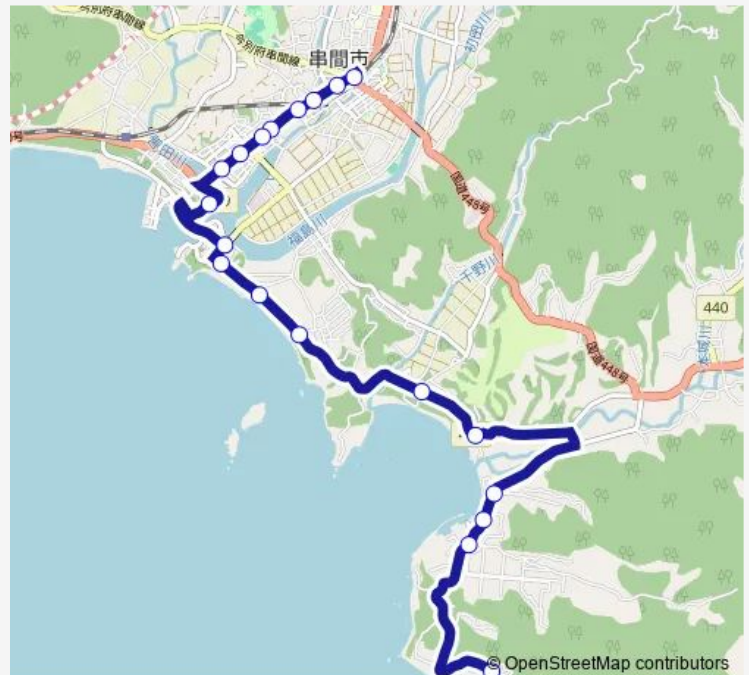

Bus よかバス 永田線快速 (永田行き・ 駅発)

[Go to website](#)

Direction

串間駅 — 永田

19 stops

[Open route schedule](#)

串間駅

泉町

本町1丁目

松清

寺里1丁目

寺里2丁目

西浜 1 丁目

西浜2丁目

今町公民館

金谷

金谷公民館

西下弓田

東下弓田

下千野

港

崎田口

崎田

崎田南

永田

Route schedule

串間駅 — 永田

Monday 06:43

Tuesday —

Wednesday —

Thursday —

Friday 06:43

Saturday —

Sunday —

Route info

Direction: 串間駅

Stops: 19

Trip Duration: 0 hour 30 min