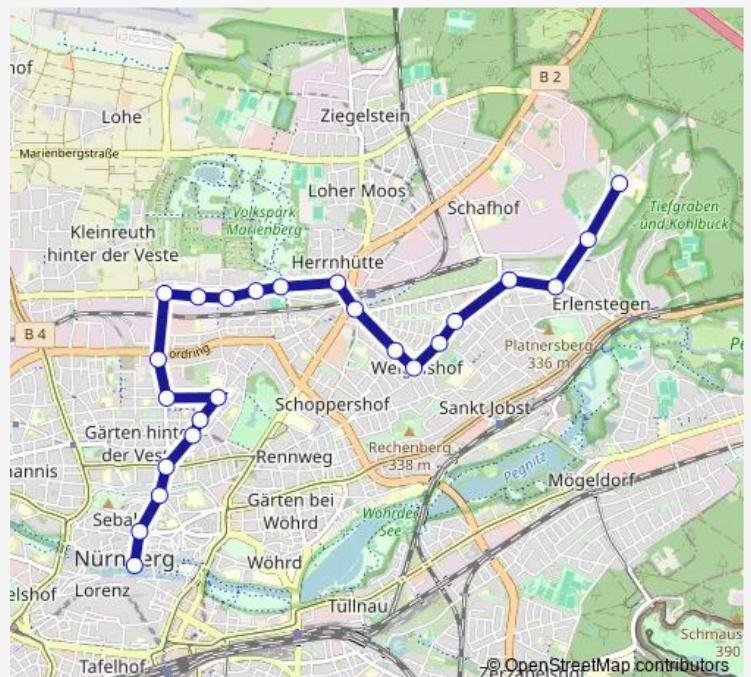

Tram 46

[Go to website](#)

Direction

undefined — undefined

0 stops

[Open route schedule](#)

Route schedule

undefined — undefined

Monday	04:57-00:7⁺¹
Tuesday	04:57-00:7⁺¹
Wednesday	04:57-00:7⁺¹
Thursday	04:57-00:7⁺¹
Friday	04:57-00:7⁺¹
Saturday	08:51-00:7⁺¹
Sunday	21:27-00:7⁺¹

Route info

Direction:

Stops: 0

Trip Duration: – min