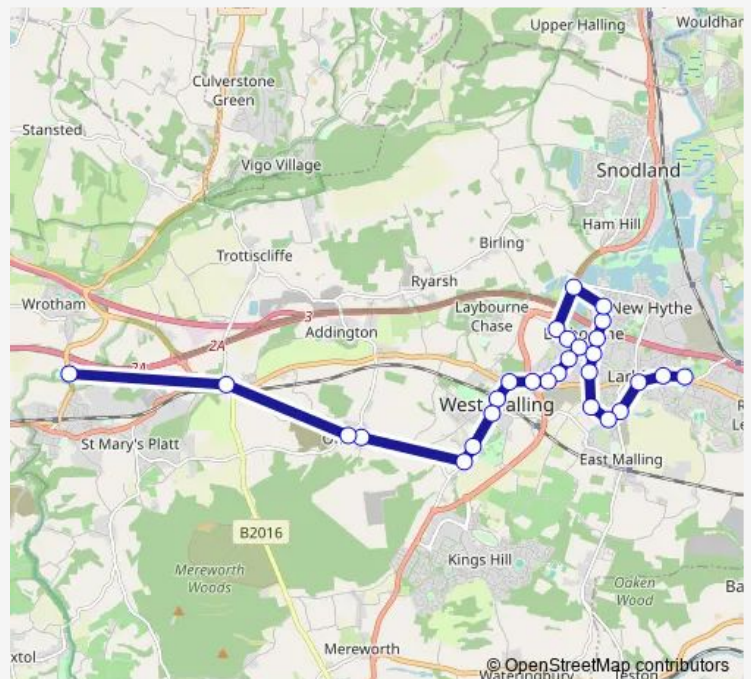

### Direction

Ditton Corner — School

28 stops

[Open route schedule](#)

Ditton Corner

Bell Lane

Wealden Hall

Larkspur Road

### Route schedule

Ditton Corner — School

Monday 07:28

Tuesday 07:28

Wednesday 07:28

Thursday 07:28

Friday 07:28

Saturday —

### Route info

Direction: Ditton Corner

Stops: 28

Trip Duration: 0 hour 52 min

W3 — Ditton - Wrotham School

High Street

Manor Park Country Park

St Leonard's Street

## Direction

School — Ditton Corner

44 stops

[Open route schedule](#)

School

The Avenue

Brockway

Flour Mill