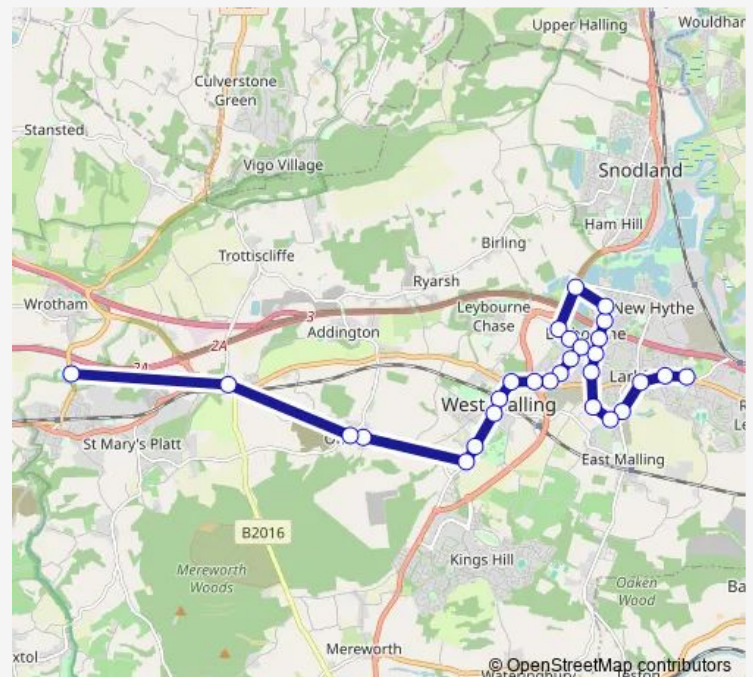

### Direction

Ditton Corner — School

28 stops

[Open route schedule](#)

Ditton Corner

Bell Lane

Wealden Hall

Larkspur Road

### Route schedule

Ditton Corner — School

Monday 07:28

Tuesday 07:28

Wednesday 07:28

Thursday 07:28

Friday 07:28

Saturday —

### Route info

Direction: Ditton Corner

Stops: 28

Trip Duration: 0 hour 52 min

W3 — Ditton - Wrotham School

High Street

Manor Park Country Park

St Leonard's Street

## Direction

School — Ditton Corner

44 stops

[Open route schedule](#)

School

The Avenue

Brockway

Flour Mill