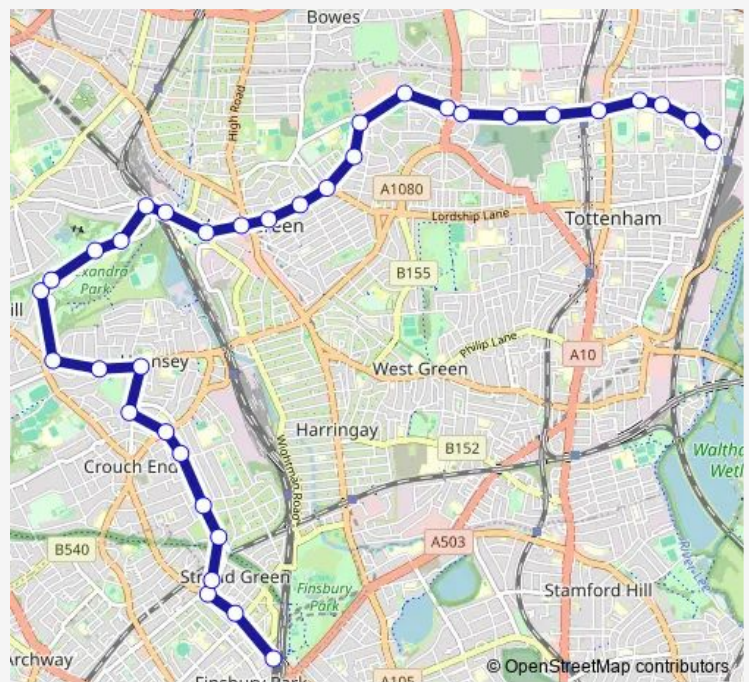

- Northumberland Park
- Scotswood Walk
- Gillham Terrace
- Tottenham High Road
- White Hart Lane Station
- Haringey Sixth Form College
- Tottenham Cemetery
- Great Cambridge Road (N17)
- White Hart Ln Grt Cambridge Rd
- Haringey Football Club
- New River Sports Centre
- Paisley Road
- Perth Road Wood Green
- Wood Green Crown Court
- Wood Green Station
- The Broadway (N22)
- Barratt Avenue
- Alexandra Palace Station
- Palace Gates Road
- Alexandra Palace Park
- Alexandra Palace Ice Rink

Route schedule

Northumberland Park — Finsbury Park Station

Monday	00:00-23:50
Tuesday	00:00-23:50
Wednesday	00:00-23:50
Thursday	00:00-23:50
Friday	00:00-23:50
Saturday	00:00-23:50
Sunday	00:00-23:50

Route info

Direction: Northumberland Park

Stops: 35

Trip Duration: 0 hour 46 min

W3 — Northumberland Park - Wood Green - Alexandra Palace & Park - Hornsey - Finsbury Park Station **BusMaps**

Alexandra Palace Palm Court