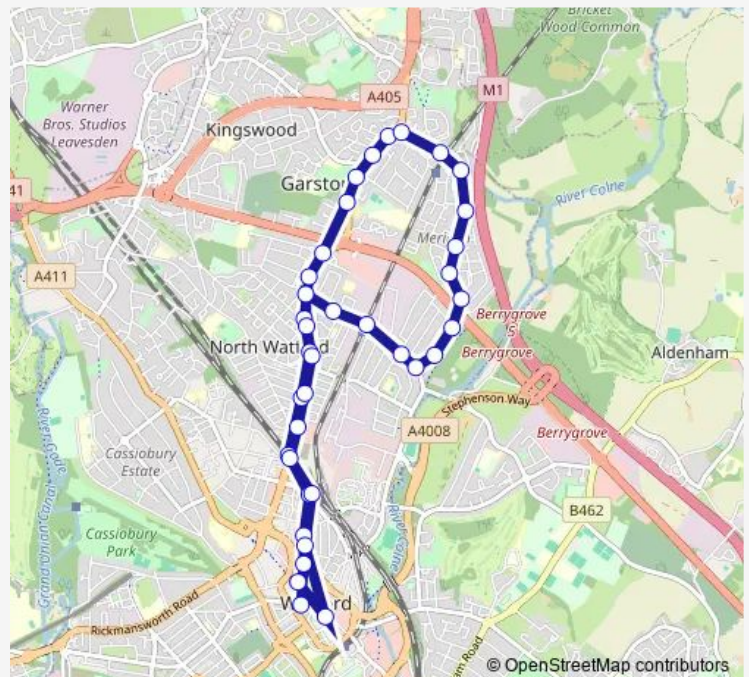

Widgeon Way

### Route schedule

Market Street — Clarendon Road

Monday —

Tuesday —

Wednesday —

Thursday —

Friday —

Saturday 07:31-15:25

### Route info

Direction: Market Street

Stops: 37

Trip Duration: 0 hour 45 min

■ W3 — Watford & Meriden Circular

BusMaps

Douglas Avenue

Woodmere Avenue

Hillrise Avenue

Tudor Arms PH

Watford North Railway Station

Parkgate Road

Bushey Mill Lane

Buckingham Road

Windsor Road

Regent Street