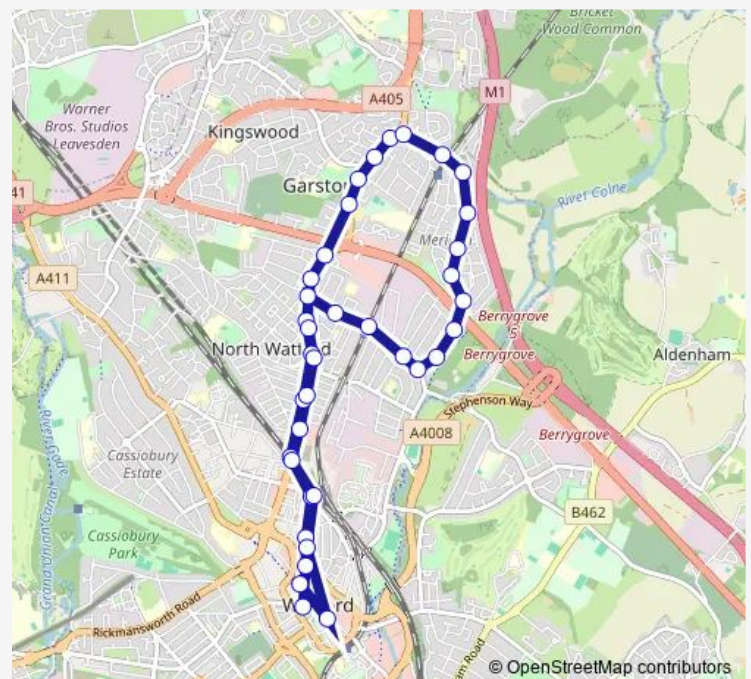

St John's Road

Watford Junction Railway Station

Railway Bridge

Regent Street

Windsor Road

Buckingham Road

Bushey Mill Lane

Library

Thursday —

Friday —

Saturday 07:31-15:25

Sunday —

Route info

Direction: Market Street

Stops: 37

Trip Duration: 0 hour 49 min

■ W3 — Watford & Meriden Circular

BusMaps

Douglas Avenue

Woodmere Avenue

Hillrise Avenue

Tudor Arms PH

Watford North Railway Station

Parkgate Road

Bushey Mill Lane

Buckingham Road

Windsor Road

Regent Street

Brixton Road

Railway Bridge

Watford Junction Railway Station

St John's Road