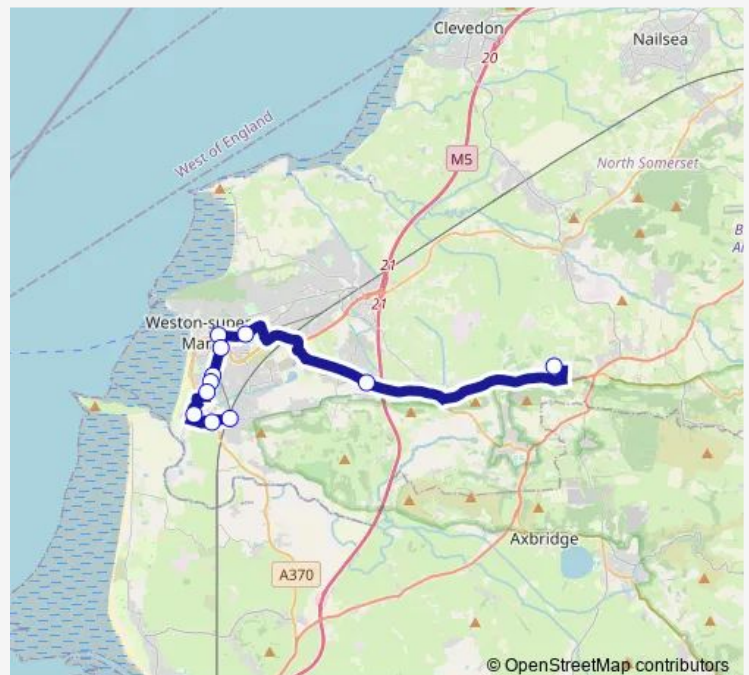

### Direction

Churchill Academy — Beechmont Close

11 stops

[Open route schedule](#)

Churchill Academy

Locking Grove

Birchwood Avenue

Stafford Road

Recreation Grounds

Moorland Road

Nithsdale Road

Broad oak School

School

General Hospital

Beechmont Close

### Route schedule

Churchill Academy — Beechmont Close

Monday 15:30

Tuesday 15:30

Wednesday 15:30

Thursday 15:30

Friday 15:30

Saturday —

### Route info

Direction: Churchill Academy

Stops: 11

Trip Duration: 1 hour 0 min

■ W3

**Direction**

Beechmont Close — Churchill Academy

13 stops