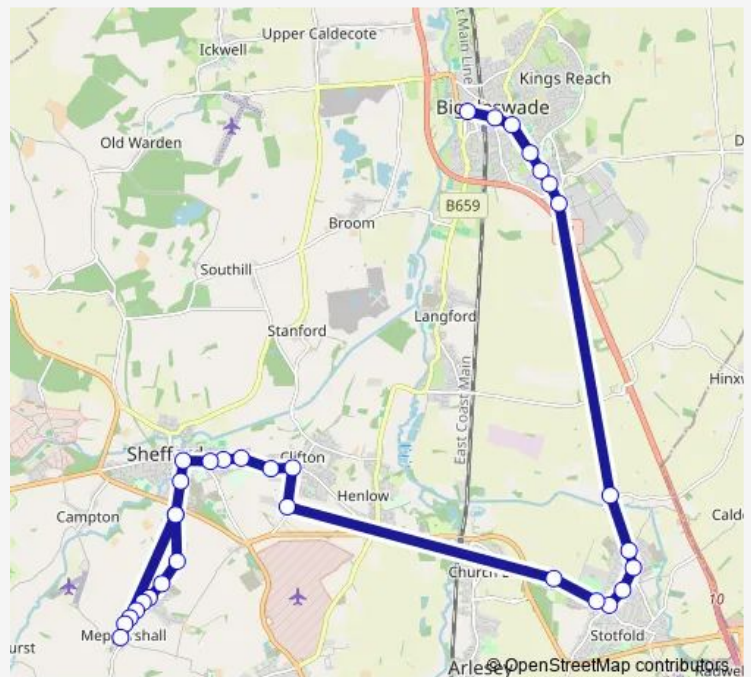

Bus W3 Meppershall - Stotfold - Biggleswade

[Go to website](#)

Direction

ASDA — Polehanger Farm

32 stops

[Open route schedule](#)

- ASDA
- Baptist Church
- Bygraves Garage
- Yorkshire Grey
- Kitelands Road
- Dunton Lane
- Retail Park
- Old Rectory
- Taylors Road
- Regent Court
- Jasmine Court
- Meadow Way
- Larksfield Surgery
- Etonbury Academy
- Clifton Park
- The Post Office
- Knolls Way
- Samuel Whitbread School
- The Steamer
- Purcell Way
- Fire Station

Route schedule

ASDA — Polehanger Farm

Monday	12:10
Tuesday	—
Wednesday	—
Thursday	—
Friday	—
Saturday	—
Sunday	—

Route info

Direction: ASDA

Stops: 32

Trip Duration: 0 hour 46 min

■ W3 — Meppershall - Stotfold - Biggleswade

Lower School

Rectory Road

Polehanger Farm

Direction

Polehanger Farm — ASDA

32 stops

[Open route schedule](#)

Polehanger Farm

Sunday —

Route info

Direction: Polehanger Farm

Stops: 32

Trip Duration: 0 hour 46 min

Dunton Lane

Kitelands Road

Yorkshire Grey