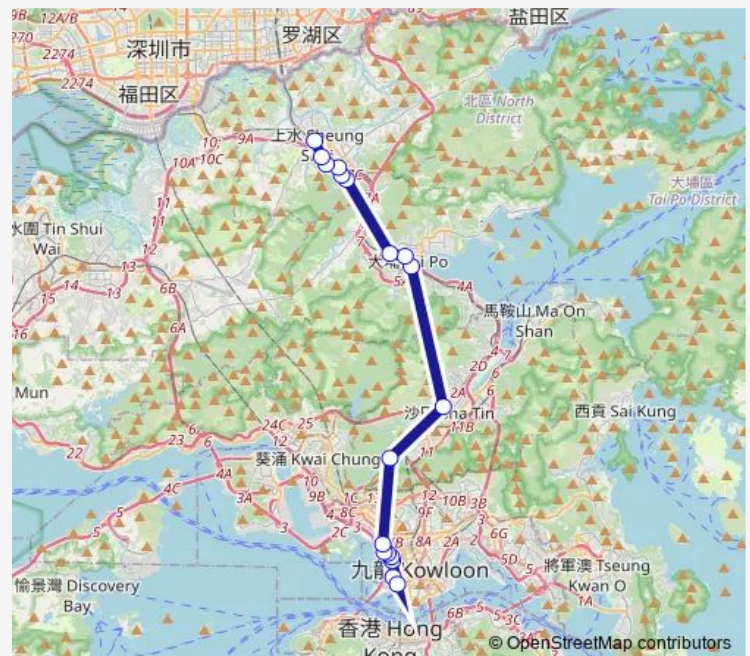

### Route info

Direction: [Ctb] HSR West Kowloon Station[[Kmb] Jordan (West Kowloon Station) BUS Terminus

Stops: 18

Trip Duration: 1 hour 14 min

[Ctb] TAI WO Estate, TAI PO WAI Road|[Kmb+Ctb] TAI  
WO Estate, TAI PO WAI Road/<Br>Tai WO Estate|[Kmb]  
TAI WO Estate|[Lwb] TAI WO Estate