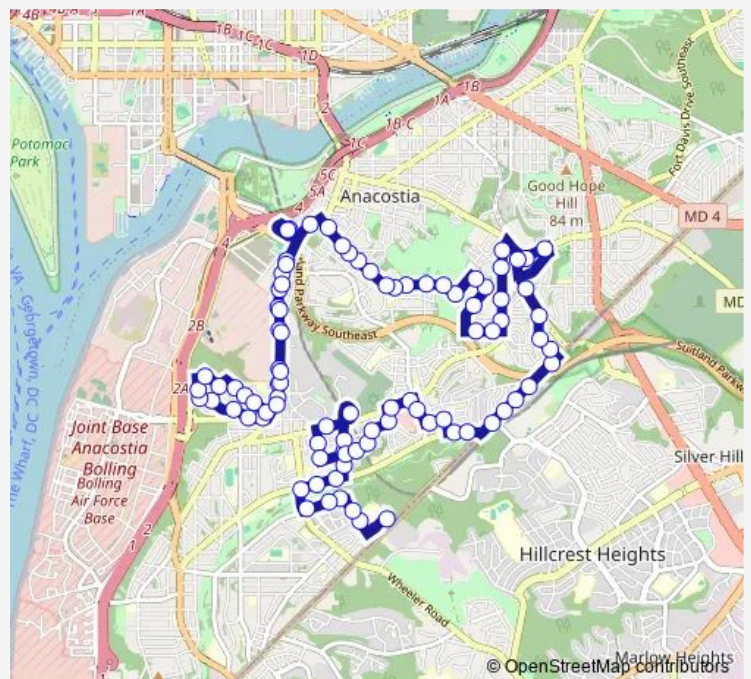

Congress Heights+Bay D

Alabama Av SE+12 St SE

11 PI Se+Savannah St Se

11 PI Se+Congress St Se

Congress St Se+13 St Se

Congress St SE+13 PI SE

Congress St Se+Savannah PI Se

Congress St Se+Savannah St Se

15 St SE+Savannah St SE

Route schedule

United Medical Ctr+Emergency Entr — Howard Rd Se+Anacostia

Monday	09:00-15:00
Tuesday	09:00-15:00
Wednesday	09:00-15:00
Thursday	09:00-15:00
Friday	09:00-15:00
Saturday	09:00-14:40
Sunday	—

Route info

Direction: United Medical Ctr+Emergency Entr

Stops: 90

Trip Duration: 0 hour 56 min

W3 — United Medical CTR-Anacostia Ln

Alabama Av Se+15 Pl Se

Alabama Av Se+Stanton Rd Se

Stanton Rd Se+Savannah Rd Se

## Route info

Direction: Malcolm X Av Se+Oakwood St Se

Stops: 85

Trip Duration: 0 hour 54 min

Morris Rd Se+16 St Se

Morris Rd Se+17 St Se

Erie St Se+18 St Se

Fort Pl Se+#1901