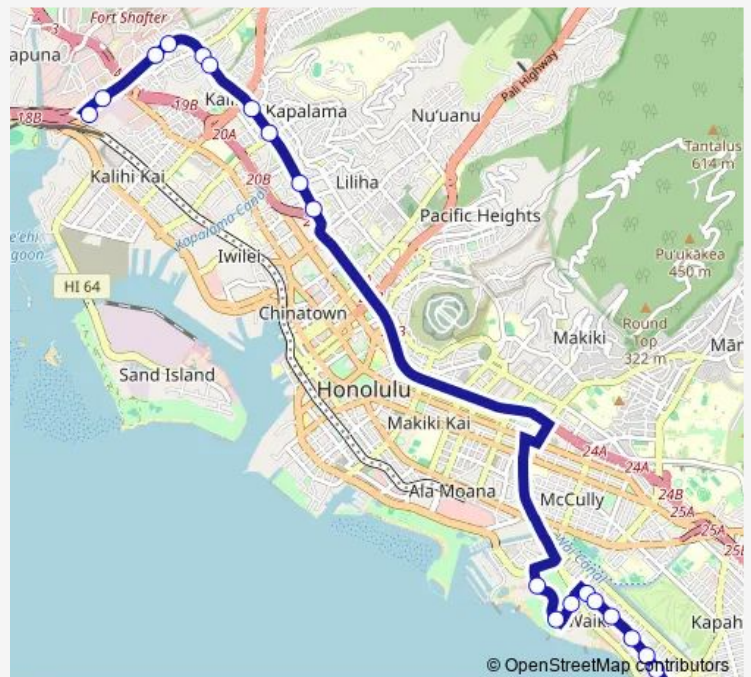

Thursday 05:44-06:14

Friday 05:44-06:14

Saturday 05:44-06:14

Sunday 05:44-06:14

Route info

Direction: Kalihi Transit Center

Stops: 22

Trip Duration: 0 hour 44 min

■ W3 — Kalihi via School Street Express

Direction

ALA Moana BL + Hobron Ln — Kalihi Transit Center

32 stops

[Open route schedule](#)

ALA Moana BL + Hobron Ln

Kalia RD + Paoa PI

Kalia RD + Saratoga Rd

Monday 15:37-16:07

Tuesday 15:37-16:07

Wednesday 15:37-16:07

Thursday 15:37-16:07

Friday 15:37-16:07

Saturday 15:37-16:07

Sunday 15:37-16:07

Route info

Direction: ALA Moana BL + Hobron Ln

Stops: 32

Trip Duration: 0 hour 47 min

School ST + Kino St

School ST + Kamehameha IV Rd

School ST + Notley St

Middle ST + Rose St

Middle ST + OPP Kahauiki St