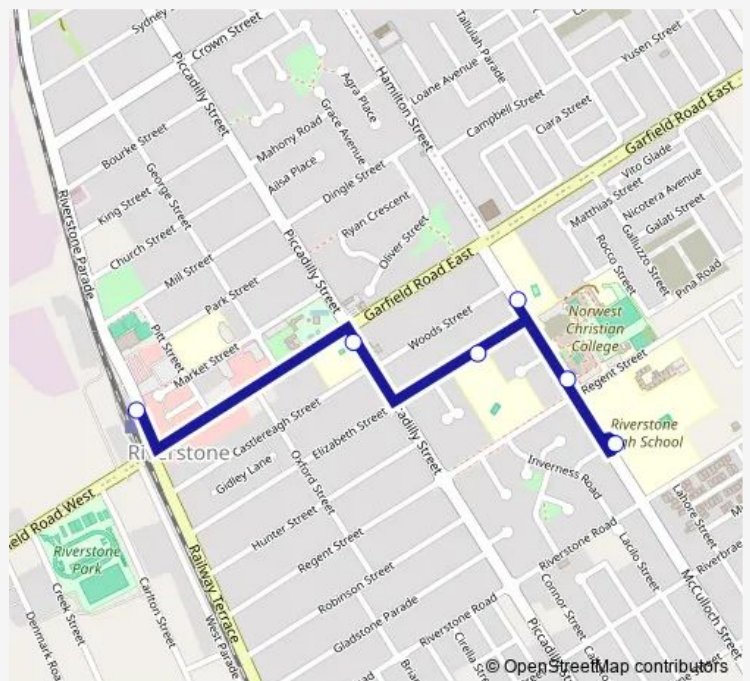

School Bus 6581 St Johns PS to Riverstone Station

[Go to website](#)

Direction

Mcculloch St Opp Woods St — Riverstone Station, Riverstone Pde

6 stops

[Open route schedule](#)

Mcculloch St Opp Woods St

Norwest Christian College

Riverstone High School, Mcculloch St

Riverstone PS, Elizabeth St

Casuarina School, Piccadilly St

Riverstone Station, Riverstone Pde

Route schedule

Mcculloch St Opp Woods St — Riverstone Station, Riverstone Pde

Monday 15:09

Tuesday 15:09

Wednesday 15:09

Thursday 15:09

Friday 15:09

Saturday —

Sunday —

Route info

Direction: Mcculloch St Opp Woods St

Stops: 6

Trip Duration: 0 hour 12 min

6581 School Bus time schedules and route maps are available in an offline PDF at busmaps.com. Use the busmaps.com website to see live bus times, train schedule or subway schedule, and step-by-step directions for all public transit in Parramatta