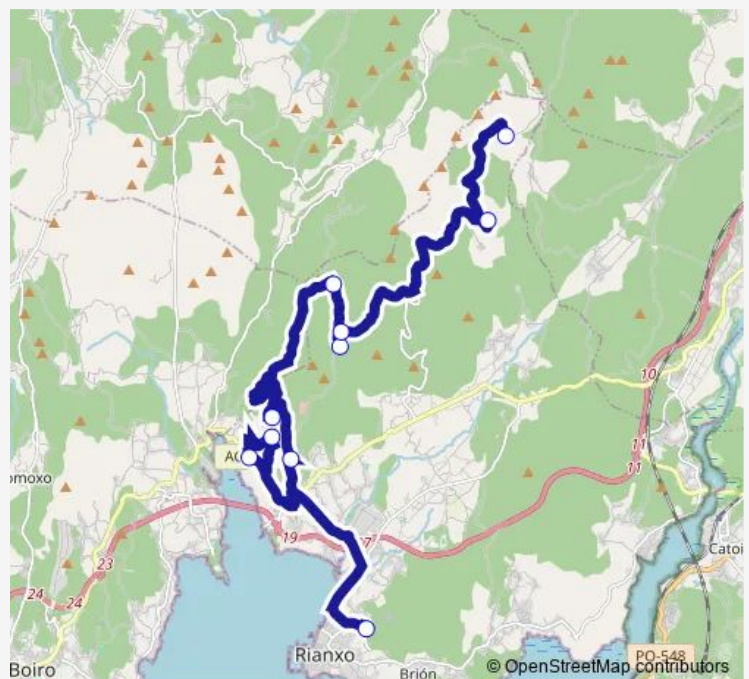

Route info

Direction: IES Félix Muriel

Stops: 10

Trip Duration: 0 hour 55 min

■ Xg847069 — IES Félix Muriel-CEP Xosé María Brea Segade-Campelo

Xg847069 Bus time schedules and route maps are available in an offline PDF at busmaps.com. Use the busmaps.com website to see live bus times, train schedule or subway schedule, and step-by-step directions for all public transit in Rianxo