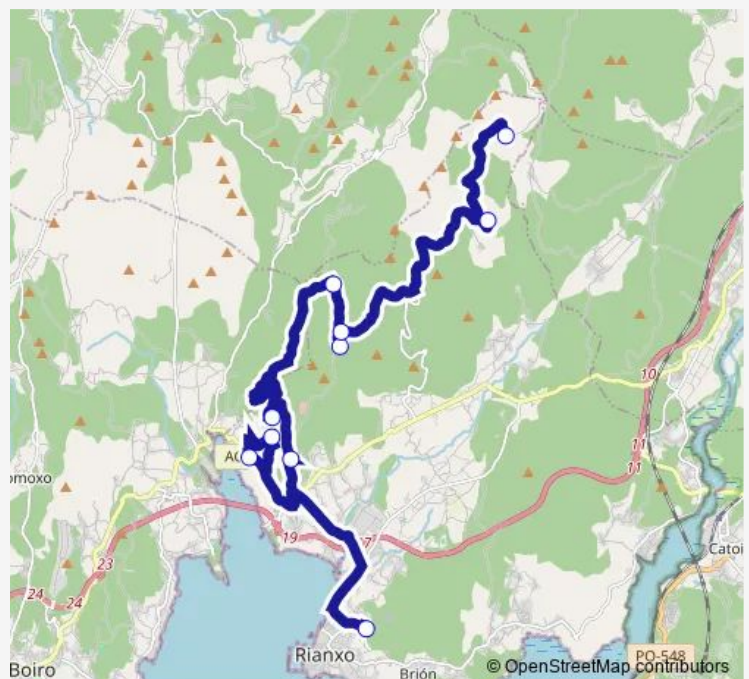

Sunday —

Route info

Direction: IES Félix Muriel

Stops: 10

Trip Duration: 0 hour 55 min

■ XG847069 — IES Félix Muriel-CEP Xosé María Brea Segade-Campelo

XG847069 Bus time schedules and route maps are available in an offline PDF at busmaps.com. Use the busmaps.com website to see live bus times, train schedule or subway schedule, and step-by-step directions for all public transit in Rianxo