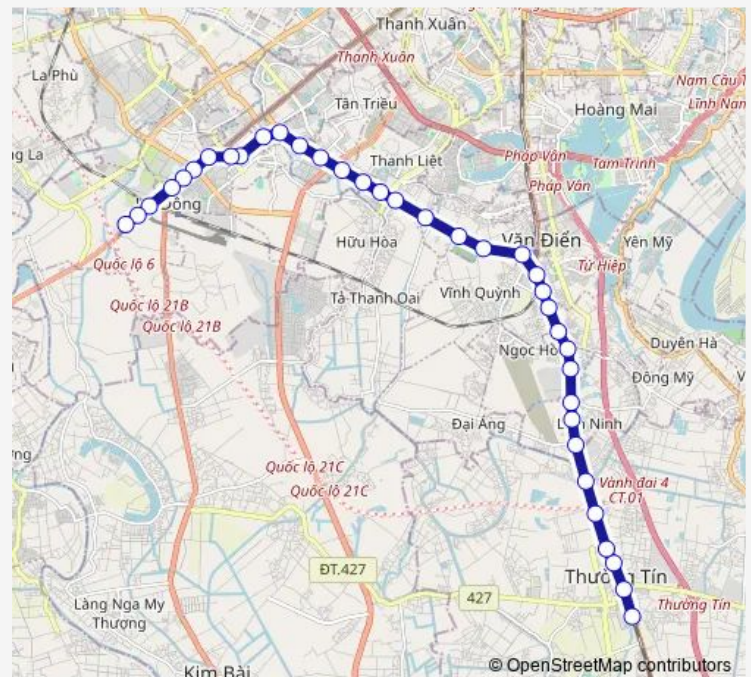

### Route schedule

STOP\_62\_1\_S36 — Stop\_21a\_1\_S31

Monday 06:30-19:40

Tuesday 06:30-19:40

Wednesday 06:30-19:40

Thursday 06:30-19:40

Friday 06:30-19:40

Saturday 06:30-19:40

### Route info

Direction: STOP\_62\_1\_S36

Stops: 36

Trip Duration: 1 hour 7 min

Route\_62\_2

Stop\_106\_2\_S29

Stop\_106\_2\_S30

Stop\_103\_2\_S57