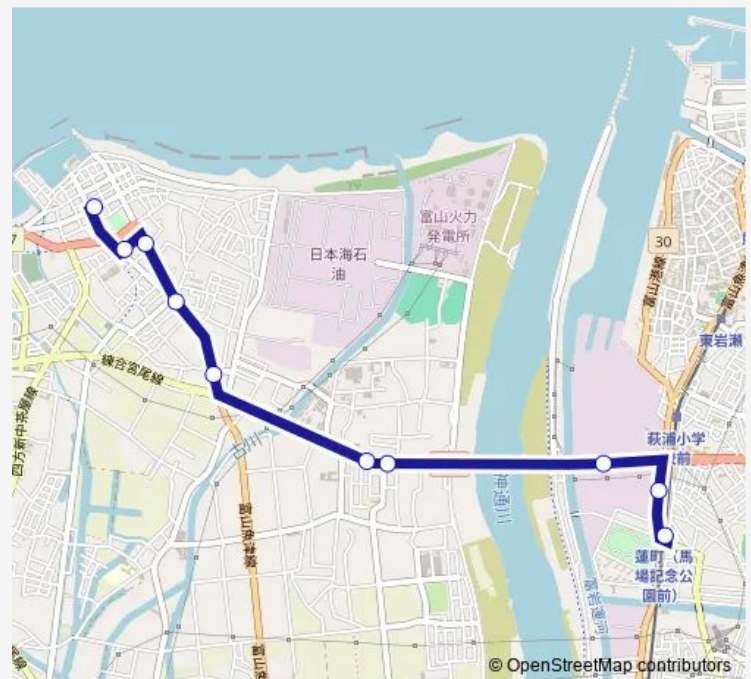

### Route schedule

蓮町 — 四方神明町

Monday 06:20-21:44

Tuesday 06:20-21:44

Wednesday 06:20-21:44

Thursday 06:20-21:44

Friday 06:20-21:44

Saturday 06:37-21:36

Sunday 06:37-21:36

### Route info

Direction: 蓮町

Stops: 10

Trip Duration: 0 hour 11 min

■ フィーダー四方

フイーター四方 Bus time schedules and route maps are available in an offline PDF at [busmaps.com](https://busmaps.com). Use the [busmaps.com](https://busmaps.com) website to see live bus times, train schedule or subway schedule, and step-by-step directions for all public transit in Toyama