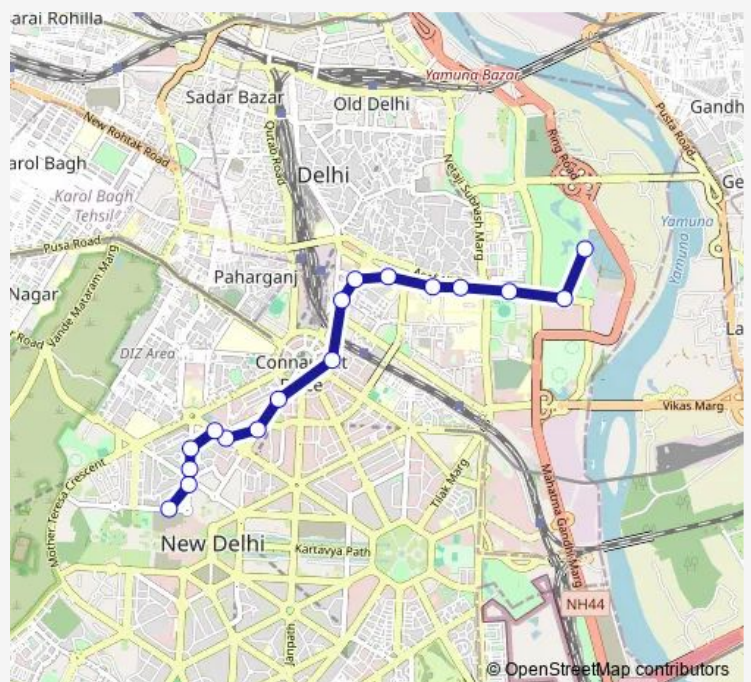

### Route schedule

Rajghat Cluster Depot — Kendriya Terminal (Church Road)

Monday 06:02-06:34

Tuesday 06:02-06:34

Wednesday 06:02-06:34

Thursday 06:02-06:34

Friday 06:02-06:34

Saturday 06:02-06:34

Sunday 06:02-06:34

### Route info

Direction: Rajghat Cluster Depot

Stops: 17

Trip Duration: 0 hour 27 min

157stldown

BusMaps

157stldown Bus time schedules and route maps are available in an offline PDF at busmaps.com. Use the busmaps.com website to see live bus times, train schedule or subway schedule, and step-by-step directions for all public transit in New Delhi