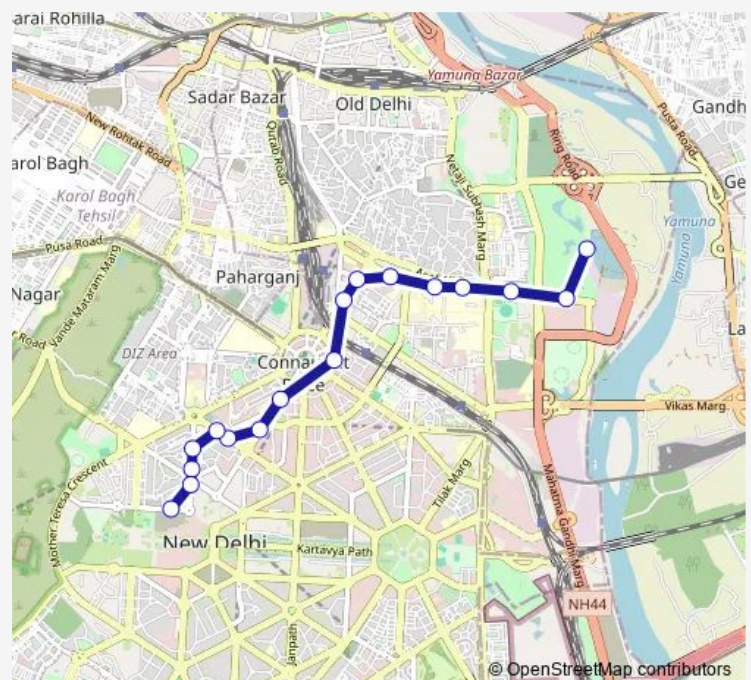

### Route schedule

Rajghat Cluster Depot — Kendriya Terminal (Church Road)

Monday 06:02-06:34

Tuesday 06:02-06:34

Wednesday 06:02-06:34

Thursday 06:02-06:34

Friday 06:02-06:34

Saturday 06:02-06:34

Sunday 06:02-06:34

### Route info

Direction: Rajghat Cluster Depot

Stops: 17

Trip Duration: 0 hour 27 min

157stldown

157stldown Bus time schedules and route maps are available in an offline PDF at busmaps.com. Use the busmaps.com website to see live bus times, train schedule or subway schedule, and step-by-step directions for all public transit in New Delhi