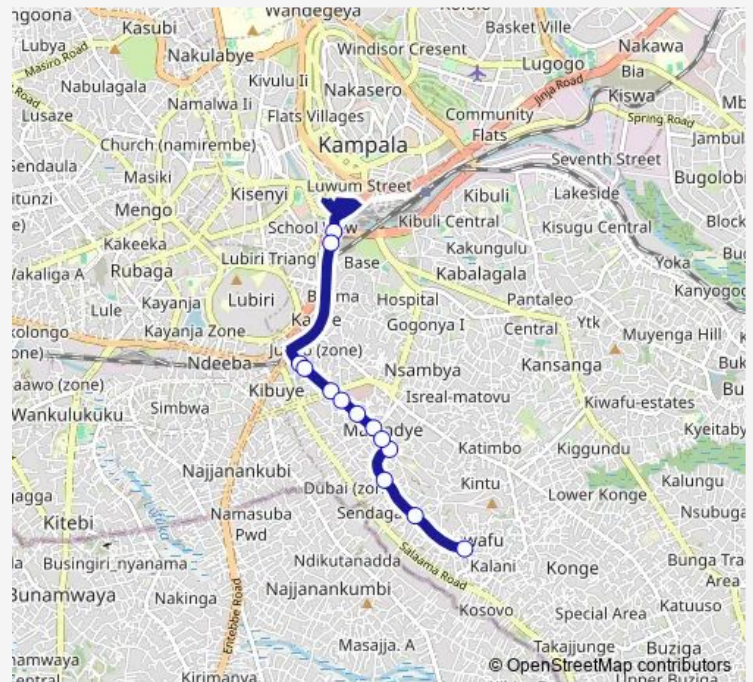

Bus KA056 Luwafu Stage-Old Taxi Park

[Go to website](#)

Direction
 Clock Tower — Luwafu Stage

13 stops

[Open route schedule](#)

- Clock Tower
- Pan-african Freedom Square - Usafi Market (Queen's Way)
- Prayer Palace Church
- Emen Memorial School - Molly & Paul High School
- Petro City - Centenary Bank (Mobutu Rd)
- Makindye Military Police Barracks
- Kcca Makindye Headquarters
- Kibuye Primary School
- Royal College Makindye
- Hospital Africa Uganda
- New Life Time Primary School
- Luwafu Rd
- Luwafu Stage

Route schedule
 Clock Tower — Luwafu Stage

Monday	06:30-19:00
Tuesday	06:30-19:00
Wednesday	06:30-19:00
Thursday	06:30-19:00
Friday	06:30-19:00
Saturday	06:30-19:00
Sunday	06:30-19:00

Route info

Direction: Clock Tower

Stops: 13

Trip Duration: 0 hour 28 min

KA056 — Luwafu Stage-Old Taxi Park **BusMaps**

Direction

Luwafu Stage — Freedom Square

22 stops

[Open route schedule](#)

Luwafu Stage

Tuesday 06:30-19:00

Wednesday 06:30-19:00

Thursday 06:30-19:00

Friday 06:30-19:00

Saturday 06:30-19:00

Sunday 06:30-19:00

Route info

Direction: Luwafu Stage