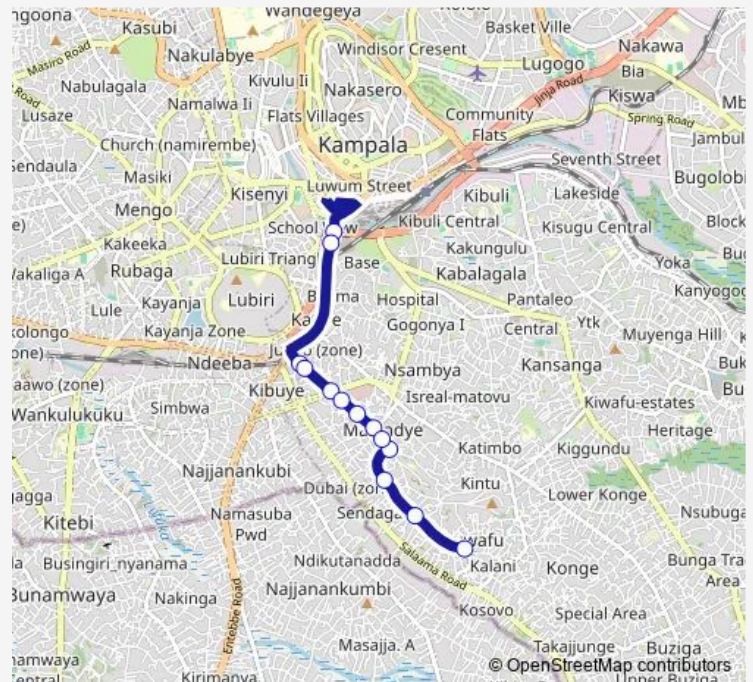

Luwafu Stage

### Route schedule

Clock Tower — Luwafu Stage

Monday 06:30-19:00

Tuesday 06:30-19:00

Wednesday 06:30-19:00

Thursday 06:30-19:00

Friday 06:30-19:00

Saturday 06:30-19:00

### Route info

Direction: Clock Tower

Stops: 13

Trip Duration: 0 hour 20 min

■ Ka056 — Luwafu Stage-Old Taxi Park

## Direction

Luwafu Stage — Freedom Square

22 stops

[Open route schedule](#)

Luwafu Stage

Luwafu Rd

New Life Time Primary School

Hospital Africa Uganda